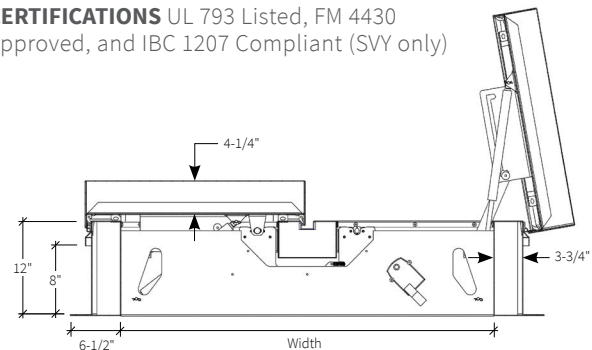

HINGE Stainless steel heavy duty pintle hinge

SPRING Gas spring with damper opens cover against 10psf snow load

HOLD OPEN ARM Zinc plated steel automatic hold open arm locks cover in open position

LATCH Zinc plated steel rotary latch designed to hold covers closed against 90psf wind uplift

OPERATION Opens automatically with a fusible link and manual pull handles

CERTIFICATIONS UL 793 Listed, FM 4430 Approved, and IBC 1207 Compliant (SVY only)

ORDER GUIDE

BASE	RATING	MATERIAL	WIDTH	X	LENGTH	DOOR	CURB	ELECTRIC	LINK TEMP (°F)	CLOSING	—	OPTIONS
SV		G		X							—	
	X STC 48 Y STC 50		Standard Sizes (W x L) 48" x 48" 48" x 72" 48" x 96" 60" x 60" 60" x 96" 60" x 120" 72" x 72" 72" x 96" <i>Additional size options also available.</i>			D Double Door Q Quad Door	2 Double Wall 3 Curb Mount	N No Electrical L 24VDC/24VAC H 110VAC / 240VAC	165 350 212 360 280 450	R Rooftop Close W Manual Winch A Linear Actuator*		OP1 Door Position Sensor B Burglar Bars
										*Voids UL		