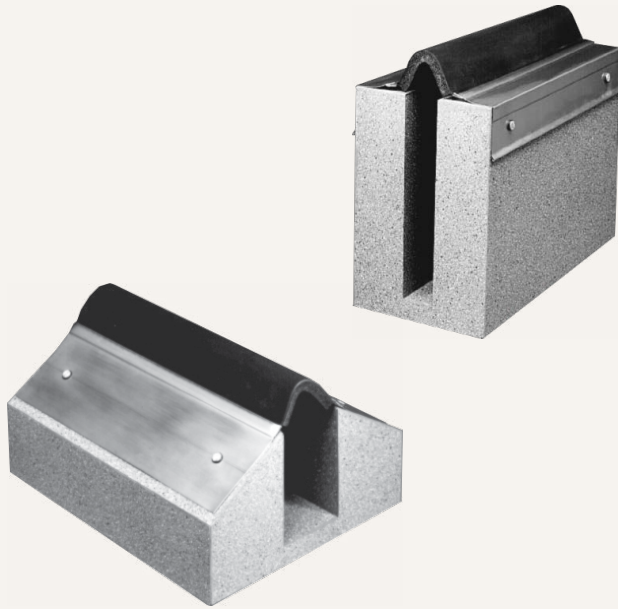

Roof Bellow

SYSTEM (EEJ/W & ECF/W)

Nystrom's Roof Bellows System is an effective, flexible joint closure for a wide variety of standard and special applications. The EEJ and ECF covers are 60-mil thick, reinforced EPDM bellows widely used in roof to roof and roof to wall cant or curb applications.

FEATURES

EASY TRANSITIONS Water and weather tight factory manufactured transitions available.

FLANGE STYLE Flange is available in galvanized steel, copper, stainless steel and aluminum.

CUSTOM OPTIONS Optional bellow material, flange finishes and sizes available. Call for more information.

DETAILS

MATERIAL EPDM Bellows w/Galvanized Steel Flange

MOVEMENT

- Thermal: Horizontal and Vertical
- Seismic: Lateral Shear

MOUNTING Surface

JOINT SIZE 1 inch to 20 inches

LENGTH

- EEJ:
 - 10 Linear Feet
 - 50 Linear Feet (8 inch bellow or less only)
 - 100 Linear Feet (8 inch bellow or less only)
- ECF: 10 Linear Feet

APPLICATION Exterior

INSTALLATION Roof

OPTIONS Bellow materials and sizes, call for more information

MODELS

ROOF-TO-ROOF					
MODEL CANT	MODEL CURB	JOINT SIZE AT MEAN T°F	MODEL CANT	MODEL CURB	JOINT SIZE AT MEAN T°F
EEJ-100	ECF-100	1" (25mm)	EEJ-800	ECF-800	8" (203mm)
EEJ-200	ECF-200	2" (51mm)	EEJ-1000	ECF-1000	10" (254mm)
EEJ-300	ECF-300	3" (76mm)	EEJ-1200	ECF-1200	12" (305mm)
EEJ-400	ECF-400	4" (102mm)	EEJ-1600	ECF-1600	16" (406mm)
EEJ-500	ECF-500	5" (127mm)	EEJ-1800	ECF-1800	18" (457mm)
EEJ-600	ECF-600	6" (152mm)	EEJ-2000	ECF-2000	20" (508mm)
EEJ-700	ECF-700	7" (178mm)			