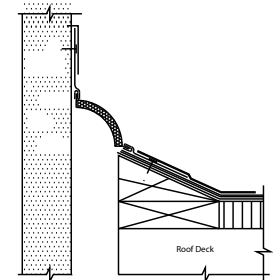

DETAILS

MATERIAL EPDM Bellows w/Galvanized Steel Flange

MOVEMENT

- Thermal: Horizontal and Vertical
- Seismic: Lateral Shear

MOUNTING Surface

JOINT SIZE 1 inch to 20 inches

LENGTH

- EEJ:
 - 10 Linear Feet
 - 50 Linear Feet (8 inch bellow or less only)
 - 100 Linear Feet (8 inch bellow or less only)
- ECF: 10 Linear Feet

APPLICATION Exterior

INSTALLATION Roof

OPTIONS Bellow materials and sizes, call for more information

MODELS

ROOF-TO-ROOF					
MODEL CANT	MODEL CURB	JOINT SIZE AT MEAN T°F	MODEL CANT	MODEL CURB	JOINT SIZE AT MEAN T°F
EEJ-100	ECF-100	1" (25mm)	EEJ-800	ECF-800	8" (203mm)
EEJ-200	ECF-200	2" (51mm)	EEJ-1000	ECF-1000	10" (254mm)
EEJ-300	ECF-300	3" (76mm)	EEJ-1200	ECF-1200	12" (305mm)
EEJ-400	ECF-400	4" (102mm)	EEJ-1600	ECF-1600	16" (406mm)
EEJ-500	ECF-500	5" (127mm)	EEJ-1800	ECF-1800	18" (457mm)
EEJ-600	ECF-600	6" (152mm)	EEJ-2000	ECF-2000	20" (508mm)
EEJ-700	ECF-700	7" (178mm)			

PROFILES

Cant
Roof-to-Roof
EEJ

Cant
Roof-to-Wall
EEJw

Curb
Roof-to-Roof
ECF

Curb
Roof-to-Wall
ECFw

Roof-to-Roof (EEJ Shown)

Roof-to-Wall (EEJw Shown)

ROOF-TO-WALL

MODEL CANT	MODEL CURB	JOINT SIZE AT MEAN T°F	MODEL CANT	MODEL CURB	JOINT SIZE AT MEAN T°F
EEJ-100W	ECF-100W	1" (25mm)	EEJ-800W	ECF-800W	8" (203mm)
EEJ-200W	ECF-200W	2" (51mm)	EEJ-1000W	ECF-1000W	10" (254mm)
EEJ-300W	ECF-300W	3" (76mm)	EEJ-1200W	ECF-1200W	12" (305mm)
EEJ-400W	ECF-400W	4" (102mm)	EEJ-1600W	ECF-1600W	16" (406mm)
EEJ-500W	ECF-500W	5" (127mm)	EEJ-1800W	ECF-1800W	18" (457mm)
EEJ-600W	ECF-600W	6" (152mm)	EEJ-2000W	ECF-2000W	20" (508mm)
EEJ-700W	ECF-700W	7" (178mm)			