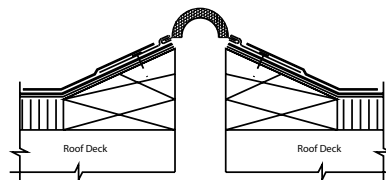

Roof Bellow

SYSTEM (EEJ/W & ECF/W)

Nystrom's Roof Bellows System is an effective, flexible joint closure for a wide variety of standard and special applications. The EEJ and ECF covers are 60-mil thick, reinforced EPDM bellows widely used in roof to roof and roof to wall cant or curb applications.

APPLICATION Exterior

INSTALLATION Roof

OPTIONS Bellow materials and sizes, call for more information

MODELS

ROOF-TO-ROOF					
MODEL CANT	MODEL CURB	JOINT SIZE AT MEAN T°F	MODEL CANT	MODEL CURB	JOINT SIZE AT MEAN T°F
EEJ-100	ECF-100	1" (25mm)	EEJ-800	ECF-800	8" (203mm)
EEJ-200	ECF-200	2" (51mm)	EEJ-1000	ECF-1000	10" (254mm)
EEJ-300	ECF-300	3" (76mm)	EEJ-1200	ECF-1200	12" (305mm)
EEJ-400	ECF-400	4" (102mm)	EEJ-1600	ECF-1600	16" (406mm)
EEJ-500	ECF-500	5" (127mm)	EEJ-1800	ECF-1800	18" (457mm)
EEJ-600	ECF-600	6" (152mm)	EEJ-2000	ECF-2000	20" (508mm)
EEJ-700	ECF-700	7" (178mm)			

PROFILES

Cant
Roof-to-Roof
EEJ

Cant
Roof-to-Wall
EEJw

Curb
Roof-to-Roof
ECF

Curb
Roof-to-Wall
ECFw

Roof-to-Roof (EEJ Shown)

Roof-to-Wall (EEJw Shown)

ROOF-TO-WALL

MODEL CANT	MODEL CURB	JOINT SIZE AT MEAN T°F	MODEL CANT	MODEL CURB	JOINT SIZE AT MEAN T°F
EEJ-100W	ECF-100W	1" (25mm)	EEJ-800W	ECF-800W	8" (203mm)
EEJ-200W	ECF-200W	2" (51mm)	EEJ-1000W	ECF-1000W	10" (254mm)
EEJ-300W	ECF-300W	3" (76mm)	EEJ-1200W	ECF-1200W	12" (305mm)
EEJ-400W	ECF-400W	4" (102mm)	EEJ-1600W	ECF-1600W	16" (406mm)
EEJ-500W	ECF-500W	5" (127mm)	EEJ-1800W	ECF-1800W	18" (457mm)
EEJ-600W	ECF-600W	6" (152mm)	EEJ-2000W	ECF-2000W	20" (508mm)
EEJ-700W	ECF-700W	7" (178mm)			