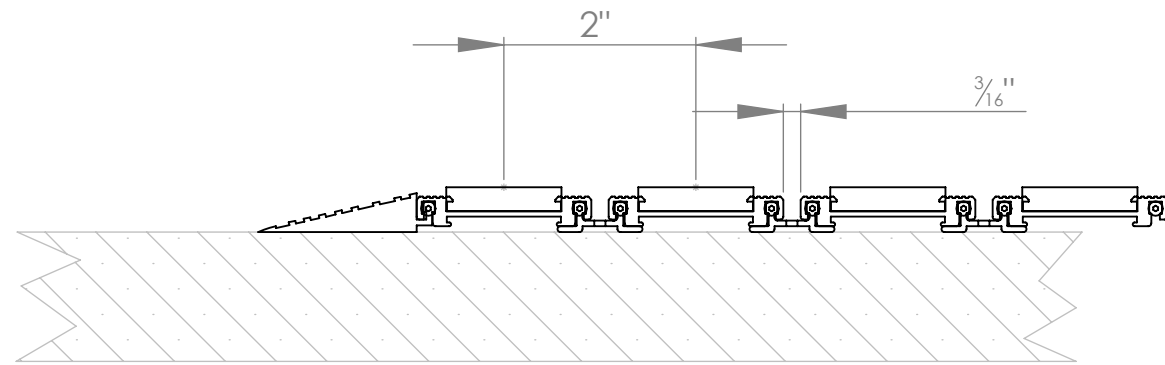

# F-5 ATTACHED FRAME DETAIL

THE F-5 FRAMES FOR SURFACE MOUNTED ON ROLL UP MATS TO CREATE A MOVABLE INSTALLATION. LIKE ALL OF OUR PRODUCTS , F-5 FRAMES ARE ADA COMPLIANT WHEN USED PROPERLY.

SPECIFICATIONS:  
TYPE F-5 VINYL SURFACE MOUNT FRAME IS 3/8" (9.5MM) DEEP BY 1-5/8" (41.3MM) PROFILE. OUR RAILS ARE MADE FROM SERRATED FLEXIBLE VINYL.

WIDTH VIEW

SMALL ADAPTER RAIL FOR ALL ALUMINUM HINGE SERIES MATS

LARGE ADAPTER RAIL FOR ALL ALUMINUM HINGE SERIES MATS THIS GETS FOOTPADS AND TREAD SECTION

LENGTH VIEW

9300 73rd Avenue North  
Brooklyn Park, MN 55428