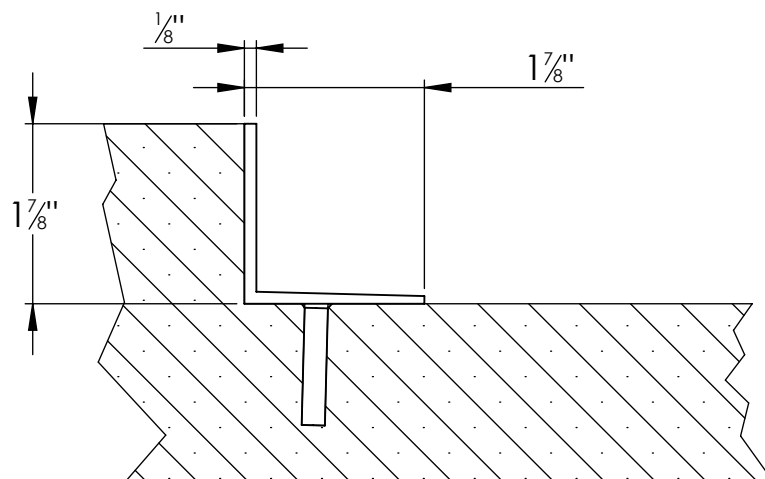

WIDTH VIEW

LENGTH VIEW

Detail notes:

1. The F-LANG large angle frame is designed for use in existing recesses.
2. The frame is designed for use with all 1-3/4" (44.5mm) grates.

Specifications:

Type F-LANG aluminum large angle grate frame is 1-7/8 (47.6mm) deep by 1/8" (3.2mm) profile and is made from 6063-T52 aluminum.

PROJECT:					
ARCHITECT:					
CONTRACTOR:					
 Right to site. 9300 73rd Avenue North Minneapolis, MN 55428		DESCRIPTION:			
		Large Angle Grate Frame 1/8" Profile, 1-7/8" Depth 1-3/4" Grate Depth			
	NAME	DATE	SIZE	MODEL NO.	REV
DRAWN	MDS	01/12/12	A	F-LANG	A
RELEASED	PGE	03/16/12	SCALE: NTS		SHEET 1 OF 1