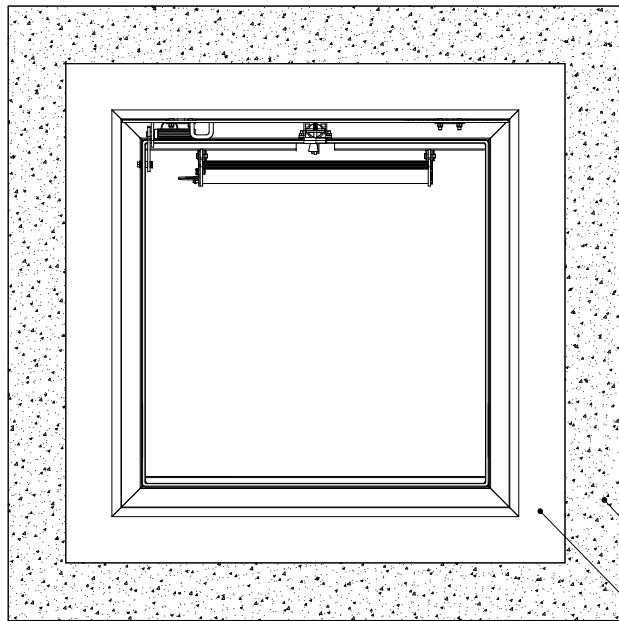

CONCRETE

BACK POUR AREA

SLAM LATCH DETAIL

			TITLE: Floor Door, Drainable Series, 316 SST Hdw, Alum, Mill, Pedestrian, Cast-In, Slam Latch Removbl L Hdl, Safety Grate		
9300 73rd Avenue North Minneapolis, MN 55428			DWG. NO. Nystrom FD FDDPA' X' SFL-SGT ShpDr		
NAME	DATE	SIZE	DWG. NO.	REV	
DRAWN	JPB	2-6-18	A	A	
RELEASED	TR	2-6-18	WEIGHT: NA	SHEET 2 OF 2	

PROPRIETARY AND CONFIDENTIAL: THE INFORMATION CONTAINED IN THIS DRAWING IS THE SOLE PROPERTY OF NYSTROM. ANY REPRODUCTION IN PART OR AS A WHOLE WITHOUT THE WRITTEN PERMISSION OF NYSTROM IS PROHIBITED. THIS SHOP DRAWING MAY NOT BE AN ACTUAL REPRESENTATION OF THE FINAL PRODUCT.