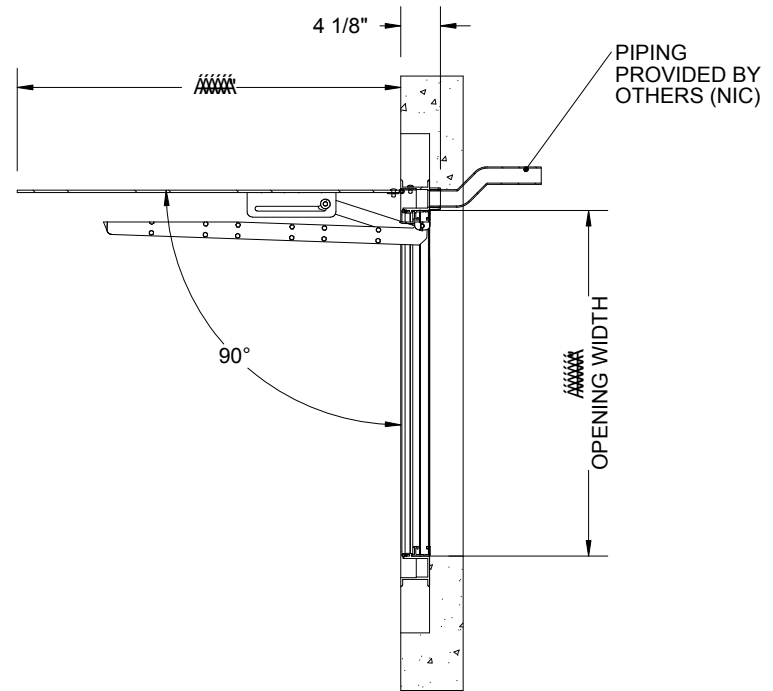

CONCRETE

BACK POUR AREA