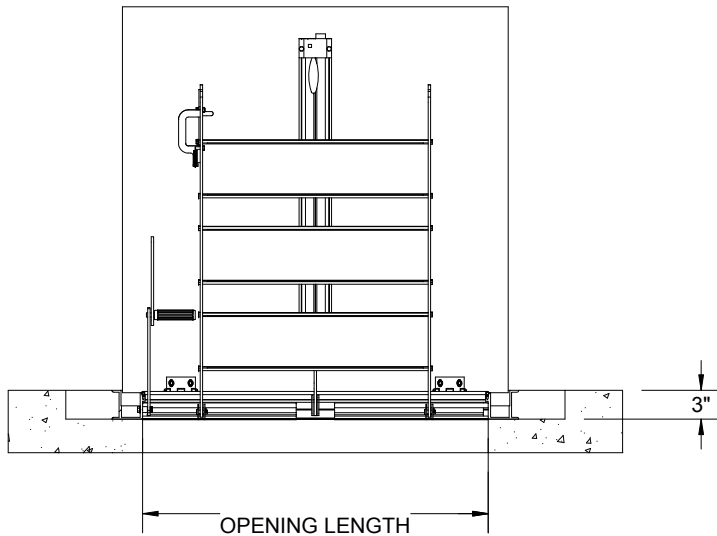

CONCRETE

BACK POUR AREA