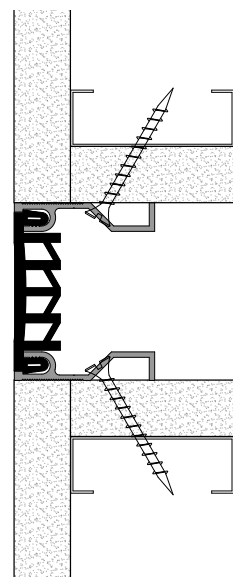

CONTINUOUS SIGHT LINE This system can be used on walls, ceilings and corners to provide seamless and continuous aesthetics.

DETAILS

MATERIAL 6063-T6 Aluminum with Rubber Seal

FINISH Mill

MOVEMENT

- Thermal: Horizontal

MOUNTING Flush

JOINT SIZE 1 inch to 2 inches

SEAL LENGTH Continuous

APPLICATION Interior

INSTALLATION Wall or Ceiling

OPTIONS Seal Color, Moisture Barrier, Fire Barrier

SEAL COLORS

Beige

White

Gray

Black

MODELS

MODEL	INSTALLATION	JOINT SIZE AT MEAN T°F	SYSTEM WIDTH	TOTAL MOVEMENT
LCWF-100	Wall-to-Wall or Wall/Ceiling Corner	1" (25mm)	1" (25mm)	0.5" (13mm)
LCWF-200	Wall-to-Wall or Wall/Ceiling Corner	2" (51mm)	2" (51mm)	1" (25mm)