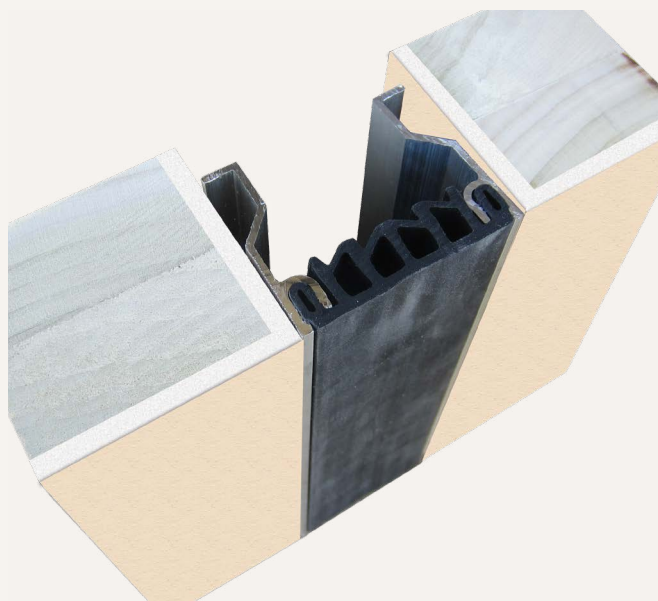

Elastomeric

CORRIDOR SYSTEM (LCWF)

Nystrom's Elastomeric Corridor System limits the sight line of the expansion joint by mounting inside the joint opening. Available in a variety of attachment solutions for various applications with standard santoprene color selection to match your surrounding substrate and finish material.

FEATURES

COMPLEMENTARY SEAL COLORS Available in four elastomeric seal color options: beige, white, gray or black.

QUICKER INSTALLATION Reduce installation time and labor costs with fast and easy installation.

CONTINUOUS SIGHT LINE This system can be used on walls, ceilings and corners to provide seamless and continuous aesthetics.

DETAILS

MATERIAL 6063-T6 Aluminum with Rubber Seal

FINISH Mill

MOVEMENT

- Thermal: Horizontal

MOUNTING Flush

JOINT SIZE 1 inch to 2 inches

SEAL LENGTH Continuous

APPLICATION Interior

INSTALLATION Wall or Ceiling

OPTIONS Seal Color, Moisture Barrier, Fire Barrier

SEAL COLORS

Beige