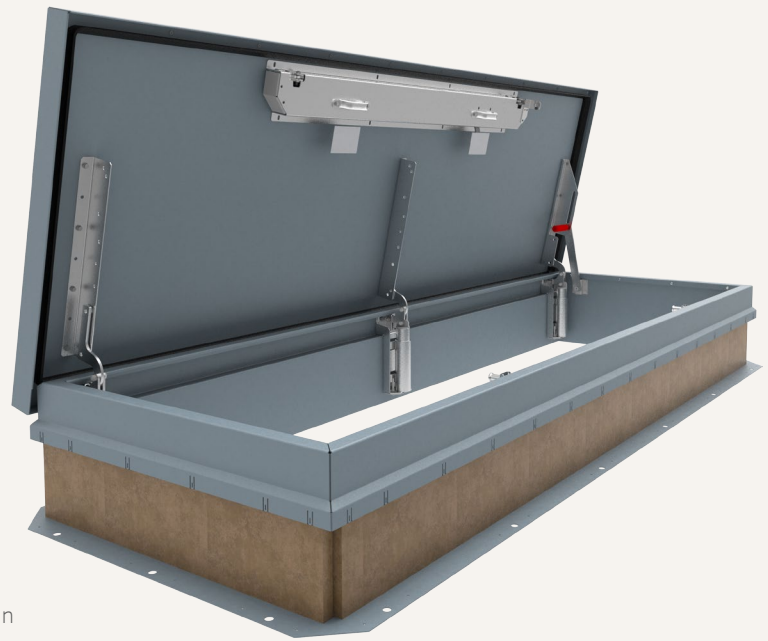

## ROOF HATCH

Nystrom's Personnel Roof Hatch is easily customizable and provides safe access to roof areas on your building. Sized for ladder, ship stair, and service stair access with optional safety railings, grab bars and a variety of materials and finishes.

**CURB** Single wall curb with EZ tab counterflash and mounting flange

**INSULATION** 1 inch polystyrene in cover, 1 inch fiberboard around curb

**GASKET** Extruded EPDM adhesive backed gasket seal continuous around cover