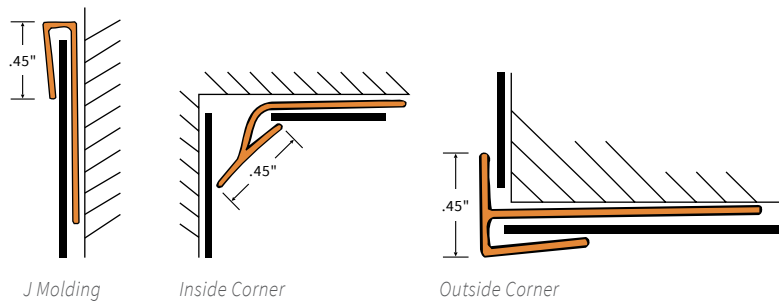

### ORDER GUIDE

MODEL	THICKNESS	SIZE	OPTIONS
<b>WCS</b>			-
	<b>16</b> 16 Gauge	<b>S4X8</b> 4" x 8" Sheet	<b>DHS</b> Drilled Holes & Hardware
	<b>18</b> 18 Gauge	<b>S4X10</b> 4' x 10' Sheet	<b>DHC</b> Countersunk Holes & Hardware
	<b>14</b> 14 Gauge		

### DETAILS

**MATERIAL** 16 Gauge Type 304 Stainless Steel

**FINISH** #4 Satin or Embossed

**MOUNTING** Surface

**MOUNTING METHOD** Mechanical

### SIZE

- 4 feet by 8 feet
- 4 feet by 10 feet