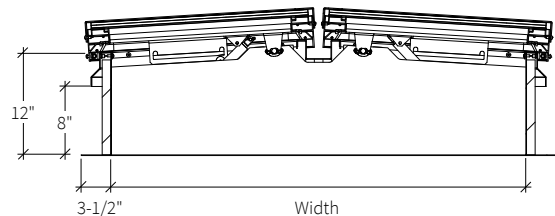

DETAILS

COVER Extruded aluminum frame, 11 gauge, mill finish, with 5/8 inch 3 layer structural multi-wall R-3 in white polycarbonate. Cover withstands a live load of 40psf.

CURB Single wall curb with EZ tab counterflash and mounting flange

LATCH Zinc plated steel rotary latch designed to hold covers closed against 90psf wind uplift. Opens manually by external and internal pull cables.

CERTIFICATIONS UL 793 Listed

ORDER GUIDE

BASE	MATERIAL	WIDTH	X	LENGTH	DOOR	CURB	ELECTRIC	LINK TEMP (°F)	CLOSING	—	OPTIONS
SVL			X							—	
	A Aluminum Curb & Cover	Standard Sizes (W x L)			D Double Door	1 Single Wall	N No Electrical	165 350	R Rooftop Close		Dome, Polycarb.
		48" x 48"	48" x 72"	48" x 96"	Q Quad Door	2 Double Wall	L 24VDC/24VAC	212 360	W Manual Winch		LPW White
	B Galvannealed Curb / Aluminum Cover	60" x 60"	60" x 96"	60" x 120"		3 Curb Mount	H 110VAC / 240VAC	280 450	A Linear Actuator*		LPC Clear
		72" x 72"	72" x 96"								Double Dome, Polycarb.
		<i>Additional size options also available.</i>									LPWW White/White
											LPCW Clear/White
											Multi-wall
											LMC Clear
											LPZ Bronze
											LMB Blue
											LMG Green
											*Voids UL