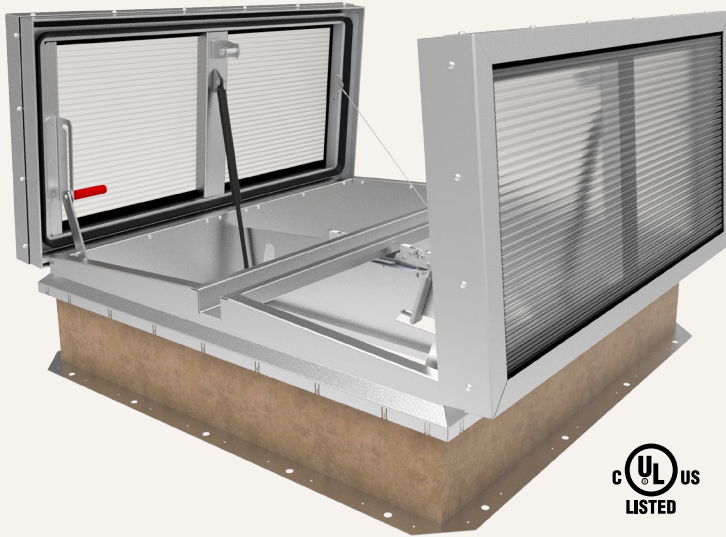

SunLit™

(Double + Quad Door)

SMOKE VENT

The Double and Quad Door SunLit Smoke Vent is engineered with translucent covers using polycarbonate for the added sustainability benefit of natural daylighting. With options like color panels, and electrical operation, Nystrom is sure to meet your building sustainability and fire and life safety needs.

FEATURES

MULTI-WALL LIGHT TRANSMISSION Add optional color panels (pg. 25) to change natural daylighting characteristics.

OPTIONAL DOME Add the traditional look of a domed skylight with 1/8 inch thick UV coated polycarbonate available in clear, white or bronze colors.

DETAILS

COVER Extruded aluminum frame, 11 gauge, mill finish, with 5/8 inch 3 layer structural multi-wall R-3 in white polycarbonate. Cover withstands a live load of 40psf.

CURB Single wall curb with EZ tab counterflash and mounting flange

HINGE Heavy-duty pintle hinge with stainless steel hinge pin

SPRING Gas spring damper opens cover against 10psf snow load

HOLD OPEN ARM Zinc plated steel automatic hold open arm locks cover in open position