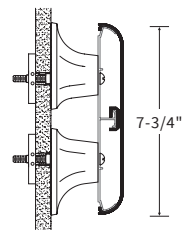

Extended Mount

CRESCENT SHAPE

MODEL	MOUNTING	SIZE	RETAINER	OPTIONS	- P	
CRV				-		
	S Surface	5 5"	C Continuous	C05 1/2" Cushion Mount		
	E Extended	8 8"	E Economy Clip			

ACCESSORIES
EC End Cap
SK Splice Kit
IC Inside Corner
OC 90° Outside Corner