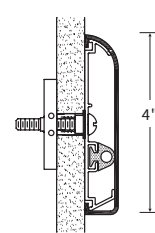

### SHAPE

Square

Crescent

### STANDARD

MODEL	MOUNTING	SIZE	RETAINER	OPTIONS	- P	
CRV				-		
	<b>S</b> Surface	<b>4</b> 4"	<b>C</b> Continuous	<b>B175</b> 1-7/8" Extended Bracket		
	<b>E</b> Extended	<b>6</b> 6"	<b>E</b> Economy Clip	<b>C05</b> 1/2" Cushion Mount		
		<b>775</b> 7-3/4"				