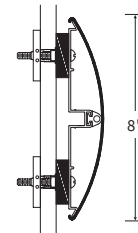

1/2" Cushion