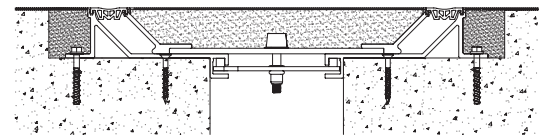

INSTALLATION

FLOOR-TO-FLOOR