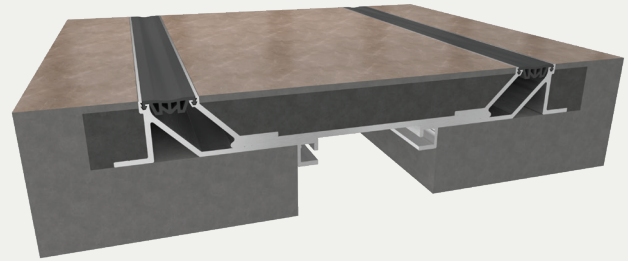

# Seismic Pan Flooring System

## BLOCKOUT APPLICATION (FLP/FLPw)

### BENEFITS

- DEEP WELL PAN** Designed for terrazzo or tile with a narrow sight line to minimize the aesthetic disruption to floor finishes.
- FLUSH COVER** Seals are flush with flooring, easy to clean, and prevent dirt and water traps.

### DETAILS

- MATERIAL** 6063-T6 Aluminum
- FINISH** Mill
- MOVEMENT**
  - Thermal: Horizontal and Vertical
  - Seismic: Lateral Shear
  - Total Thermal Movement Capabilities is limited to the 2-Component Polyurethane Sealant Used.
- MOUNTING** Blockout
- JOINT SIZE** 2 inches to 24 inches
- LENGTH** 10 Linear Feet
- LOAD** Pedestrian and Light Cart
- INSTALLATION** Floor
- OPTIONS** Moisture Barrier, Fire Barrier, Additional material options available upon request.