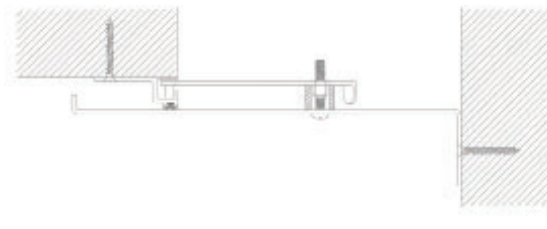

Seismic Aluminum Wall & Ceiling System

INTERIOR APPLICATION (RJI/RJIw)

BENEFITS

- SEISMIC MOVEMENT** System realigns itself with the self-centering bar, maintaining a safe, clean look.
- COST SAVINGS** The mill-finished cover plate offers a budget-friendly alternative for walls and ceilings.

DETAILS

- MATERIAL**
6063-T5 Aluminum, Meets ASTM B221
6061-T6 Aluminum, Meets ASTM B209
5052 H32 Aluminum, Meets ASTM B209
- FINISH** Mill
- MOVEMENT**
Thermal: Horizontal and Vertical
Seismic: Lateral Shear
- MOUNTING** Surface
- JOINT SIZE** 2 inches to 24 inches, see website for sizes larger than 12 inches
- LENGTH** 10 Linear Feet
- APPLICATION** Interior
- INSTALLATION** Wall or Ceiling
- OPTIONS** Fire barrier, Additional Materials, Sizes and Finishes available upon request

INSTALLATION

WALL/CEILING TO WALL/CEILING

WALL/CEILING TO CORNER

For more information, download our Installation and Operating Manuals (IOM) and Shop Drawings on nystrom.com

ORDER GUIDE

MODEL	APPLICATION	JOINT SIZE AT MEAN T°F	EXPOSED SIGHT LINE	TOTAL MOVEMENT
EJN-RJI-200	Wall/Ceiling to Wall/Ceiling	2" (51mm)	7" (178mm)	2" (51mm)
EJN-RJI-400	Wall/Ceiling to Wall/Ceiling	4" (102mm)	10" (255mm)	4" (102mm)
EJN-RJI-600	Wall/Ceiling to Wall/Ceiling	6" (152mm)	12" (305mm)	6" (152mm)
EJN-RJI-800	Wall/Ceiling to Wall/Ceiling	8" (203mm)	14" (356mm)	8" (203mm)
EJN-RJI-1000	Wall/Ceiling to Wall/Ceiling	10" (254mm)	17" (432mm)	10" (254mm)
EJN-RJI-1200	Wall/Ceiling to Wall/Ceiling	12" (305mm)	20" (508mm)	12" (305mm)
EJN-RJI-200W	Wall/Ceiling to Corner	2" (51mm)	4.5" (114mm)	1" (25mm)
EJN-RJI-400W	Wall/Ceiling to Corner	4" (102mm)	7" (178mm)	2" (51mm)
EJN-RJI-600W	Wall/Ceiling to Corner	6" (152mm)	9" (228mm)	3" (76mm)
EJN-RJI-800W	Wall/Ceiling to Corner	8" (203mm)	11" (280mm)	4" (102mm)
EJN-RJI-1000W	Wall/Ceiling to Corner	10" (254mm)	13.5" (343mm)	5" (127mm)
EJN-RJI-1200W	Wall/Ceiling to Corner	12" (305mm)	16" (406mm)	6" (152mm)