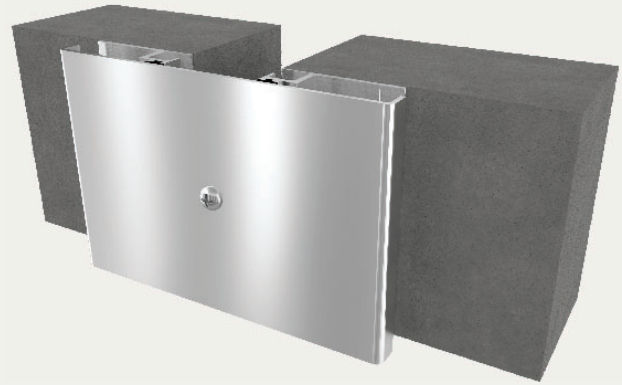

Seismic Aluminum Wall & Ceiling System

INTERIOR APPLICATION (RJI/RJIw)

BENEFITS

- SEISMIC MOVEMENT** System realigns itself with the self-centering bar, maintaining a safe, clean look.
- COST SAVINGS** The mill-finished cover plate offers a budget-friendly alternative for walls and ceilings.

DETAILS

- MATERIAL**
6063-T5 Aluminum, Meets ASTM B221
6061-T6 Aluminum, Meets ASTM B209
5052 H32 Aluminum, Meets ASTM B209
- FINISH** Mill
- MOVEMENT**
Thermal: Horizontal and Vertical
Seismic: Lateral Shear
- MOUNTING** Surface
- JOINT SIZE** 2 inches to 24 inches, see website for sizes larger than 12 inches
- LENGTH** 10 Linear Feet
- APPLICATION** Interior
- INSTALLATION** Wall or Ceiling
- OPTIONS** Fire barrier, Additional Materials, Sizes and Finishes available upon request

INSTALLATION

WALL/CEILING TO WALL/CEILING

WALL/CEILING TO CORNER

For more information, download our Installation and Operating Manuals (IOM) and Shop Drawings on nystrom.com

ORDER GUIDE

MODEL	APPLICATION	JOINT SIZE AT MEAN T°F	EXPOSED SIGHT LINE	TOTAL MOVEMENT
EJN-RJI-200	Wall/Ceiling to Wall/Ceiling	2" (51mm)	7" (178mm)	2" (51mm)
EJN-RJI-400	Wall/Ceiling to Wall/Ceiling	4" (102mm)	10" (255mm)	4" (102mm)
EJN-RJI-600	Wall/Ceiling to Wall/Ceiling	6" (152mm)	12" (305mm)	6" (152mm)
EJN-RJI-800	Wall/Ceiling to Wall/Ceiling	8" (203mm)	14" (356mm)	8" (203mm)
EJN-RJI-1000	Wall/Ceiling to Wall/Ceiling	10" (254mm)	17" (432mm)	10" (254mm)
EJN-RJI-1200	Wall/Ceiling to Wall/Ceiling	12" (305mm)	20" (508mm)	12" (305mm)
EJN-RJI-200W	Wall/Ceiling to Corner	2" (51mm)	4.5" (114mm)	1" (25mm)
EJN-RJI-400W	Wall/Ceiling to Corner	4" (102mm)	7" (178mm)	2" (51mm)
EJN-RJI-600W	Wall/Ceiling to Corner	6" (152mm)	9" (228mm)	3" (76mm)
EJN-RJI-800W	Wall/Ceiling to Corner	8" (203mm)	11" (280mm)	4" (102mm)
EJN-RJI-1000W	Wall/Ceiling to Corner	10" (254mm)	13.5" (343mm)	5" (127mm)
EJN-RJI-1200W	Wall/Ceiling to Corner	12" (305mm)	16" (406mm)	6" (152mm)