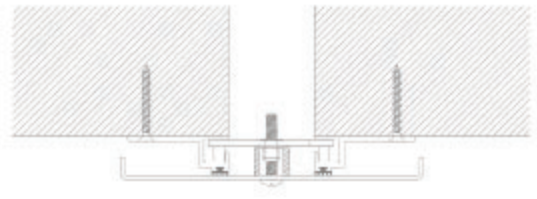

Seismic Aluminum Wall & Ceiling System

INTERIOR APPLICATION (RJI/RJIw)

BENEFITS

- SEISMIC MOVEMENT** System realigns itself with the self-centering bar, maintaining a safe, clean look.
- COST SAVINGS** The mill-finished cover plate offers a budget-friendly alternative for walls and ceilings.

DETAILS

- MATERIAL**
6063-T5 Aluminum, Meets ASTM B221
6061-T6 Aluminum, Meets ASTM B209
5052 H32 Aluminum, Meets ASTM B209
- FINISH** Mill
- MOVEMENT**
Thermal: Horizontal and Vertical
Seismic: Lateral Shear
- MOUNTING** Surface
- JOINT SIZE** 2 inches to 24 inches, see website for sizes larger than 12 inches
- LENGTH** 10 Linear Feet
- APPLICATION** Interior
- INSTALLATION** Wall or Ceiling
- OPTIONS** Fire barrier, Additional Materials, Sizes and Finishes available upon request

INSTALLATION

WALL/CEILING TO WALL/CEILING

WALL/CEILING TO CORNER

For more information, download our Installation and Operating Manuals (IOM) and Shop Drawings on nystrom.com

ORDER GUIDE

MODEL	APPLICATION	JOINT SIZE AT MEAN T°F	EXPOSED SIGHT LINE	TOTAL MOVEMENT
EJN-RJI-200	Wall/Ceiling to Wall/Ceiling	2" (51mm)	7" (178mm)	2" (51mm)
EJN-RJI-400	Wall/Ceiling to Wall/Ceiling	4" (102mm)	10" (255mm)	4" (102mm)
EJN-RJI-600	Wall/Ceiling to Wall/Ceiling	6" (152mm)	12" (305mm)	6" (152mm)
EJN-RJI-800	Wall/Ceiling to Wall/Ceiling	8" (203mm)	14" (356mm)	8" (203mm)
EJN-RJI-1000	Wall/Ceiling to Wall/Ceiling	10" (254mm)	17" (432mm)	10" (254mm)
EJN-RJI-1200	Wall/Ceiling to Wall/Ceiling	12" (305mm)	20" (508mm)	12" (305mm)
EJN-RJI-200W	Wall/Ceiling to Corner	2" (51mm)	4.5" (114mm)	1" (25mm)
EJN-RJI-400W	Wall/Ceiling to Corner	4" (102mm)	7" (178mm)	2" (51mm)
EJN-RJI-600W	Wall/Ceiling to Corner	6" (152mm)	9" (228mm)	3" (76mm)
EJN-RJI-800W	Wall/Ceiling to Corner	8" (203mm)	11" (280mm)	4" (102mm)
EJN-RJI-1000W	Wall/Ceiling to Corner	10" (254mm)	13.5" (343mm)	5" (127mm)
EJN-RJI-1200W	Wall/Ceiling to Corner	12" (305mm)	16" (406mm)	6" (152mm)