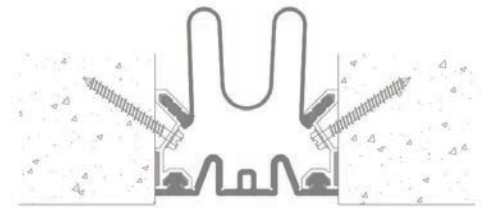

MOVEMENT

Thermal: Horizontal and Vertical

Seismic: Lateral Shear

MOUNTING Recessed

JOINT SIZE 2 inches to 24 inches

LENGTH Aluminum 10 Linear Feet, Seals Longest Practical Continuous Length

APPLICATION Exterior

INSTALLATION Wall or Ceiling

OPTIONS Additional Materials, Sizes and Finishes available upon request

SEAL COLORS

Beige

White

Gray

Black

INSTALLATION

WALL/CEILING-TO-WALL/CEILING

WALL/CEILING-TO-CORNER

For more information, download our Installation and Operating Manuals (IOM) and Shop Drawings on nystrom.com

ORDER GUIDE

MODEL	APPLICATION	JOINT SIZE AT MEAN T°F	EXPOSED SIGHT LINE	TOTAL MOVEMENT	MODEL	APPLICATION	JOINT SIZE AT MEAN T°F	EXPOSED SIGHT LINE	TOTAL MOVEMENT
EJN-EWN-200	Wall/Ceiling to Wall/Ceiling	2" (51mm)	2" (51mm)	2" (51mm)	EJN-EWN-1500	Wall/Ceiling to Wall/Ceiling	15" (381mm)	15" (381mm)	15" (381mm)
EJN-EWN-300	Wall/Ceiling to Wall/Ceiling	3" (76mm)	3" (76mm)	3" (76mm)	EJN-EWN-1600	Wall/Ceiling to Wall/Ceiling	16" (406mm)	16" (406mm)	16" (406mm)
EJN-EWN-400	Wall/Ceiling to Wall/Ceiling	4" (102mm)	4" (102mm)	4" (102mm)	EJN-EWN-1800	Wall/Ceiling to Wall/Ceiling	18" (457mm)	18" (457mm)	18" (457mm)
EJN-EWN-500	Wall/Ceiling to Wall/Ceiling	5" (127mm)	5" (127mm)	5" (127mm)	EJN-EWN-2000	Wall/Ceiling to Wall/Ceiling	20" (508mm)	20" (508mm)	20" (508mm)
EJN-EWN-600	Wall/Ceiling to Wall/Ceiling	6" (152mm)	6" (152mm)	6" (152mm)	EJN-EWN-2400	Wall/Ceiling to Wall/Ceiling	24" (610mm)	24" (610mm)	24" (610mm)
EJN-EWN-800	Wall/Ceiling to Wall/Ceiling	8" (203mm)	8" (203mm)	8" (203mm)	EJN-EWN-200W	Wall/Ceiling to Corner	2" (51mm)	2" (51mm)	2" (51mm)
EJN-EWN-900	Wall/Ceiling to Wall/Ceiling	9" (229mm)	9" (229mm)	9" (229mm)	EJN-EWN-300W	Wall/Ceiling to Corner	3" (76mm)	3" (76mm)	3" (76mm)
EJN-EWN-1000	Wall/Ceiling to Wall/Ceiling	10" (254mm)	10" (254mm)	10" (254mm)	EJN-EWN-400W	Wall/Ceiling to Corner	4" (102mm)	4" (102mm)	4" (102mm)
EJN-EWN-1200	Wall/Ceiling to Wall/Ceiling	12" (305mm)	12" (305mm)	12" (305mm)					