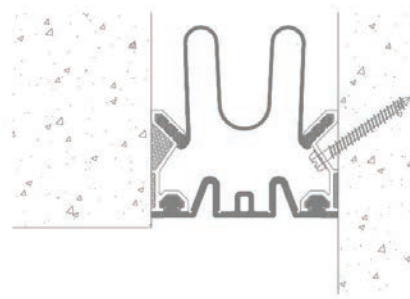

MOVEMENT

Thermal: Horizontal and Vertical

Seismic: Lateral Shear

MOUNTING Recessed

JOINT SIZE 2 inches to 24 inches

LENGTH Aluminum 10 Linear Feet, Seals Longest Practical Continuous Length

APPLICATION Exterior

INSTALLATION Wall or Ceiling

OPTIONS Additional Materials, Sizes and Finishes available upon request

SEAL COLORS

Beige

White

Gray

Black

INSTALLATION

WALL/CEILING-TO-WALL/CEILING

WALL/CEILING-TO-CORNER

For more information, download our Installation and Operating Manuals (IOM) and Shop Drawings on nystrom.com

ORDER GUIDE

MODEL	APPLICATION	JOINT SIZE AT MEAN T°F	EXPOSED SIGHT LINE	TOTAL MOVEMENT	MODEL	APPLICATION	JOINT SIZE AT MEAN T°F	EXPOSED SIGHT LINE	TOTAL MOVEMENT
EJN-EWN-200	Wall/Ceiling to Wall/Ceiling	2" (51mm)	2" (51mm)	2" (51mm)	EJN-EWN-1500	Wall/Ceiling to Wall/Ceiling	15" (381mm)	15" (381mm)	15" (381mm)
EJN-EWN-300	Wall/Ceiling to Wall/Ceiling	3" (76mm)	3" (76mm)	3" (76mm)	EJN-EWN-1600	Wall/Ceiling to Wall/Ceiling	16" (406mm)	16" (406mm)	16" (406mm)
EJN-EWN-400	Wall/Ceiling to Wall/Ceiling	4" (102mm)	4" (102mm)	4" (102mm)	EJN-EWN-1800	Wall/Ceiling to Wall/Ceiling	18" (457mm)	18" (457mm)	18" (457mm)
EJN-EWN-500	Wall/Ceiling to Wall/Ceiling	5" (127mm)	5" (127mm)	5" (127mm)	EJN-EWN-2000	Wall/Ceiling to Wall/Ceiling	20" (508mm)	20" (508mm)	20" (508mm)
EJN-EWN-600	Wall/Ceiling to Wall/Ceiling	6" (152mm)	6" (152mm)	6" (152mm)	EJN-EWN-2400	Wall/Ceiling to Wall/Ceiling	24" (610mm)	24" (610mm)	24" (610mm)
EJN-EWN-800	Wall/Ceiling to Wall/Ceiling	8" (203mm)	8" (203mm)	8" (203mm)	EJN-EWN-200W	Wall/Ceiling to Corner	2" (51mm)	2" (51mm)	2" (51mm)
EJN-EWN-900	Wall/Ceiling to Wall/Ceiling	9" (229mm)	9" (229mm)	9" (229mm)	EJN-EWN-300W	Wall/Ceiling to Corner	3" (76mm)	3" (76mm)	3" (76mm)
EJN-EWN-1000	Wall/Ceiling to Wall/Ceiling	10" (254mm)	10" (254mm)	10" (254mm)	EJN-EWN-400W	Wall/Ceiling to Corner	4" (102mm)	4" (102mm)	4" (102mm)
EJN-EWN-1200	Wall/Ceiling to Wall/Ceiling	12" (305mm)	12" (305mm)	12" (305mm)					