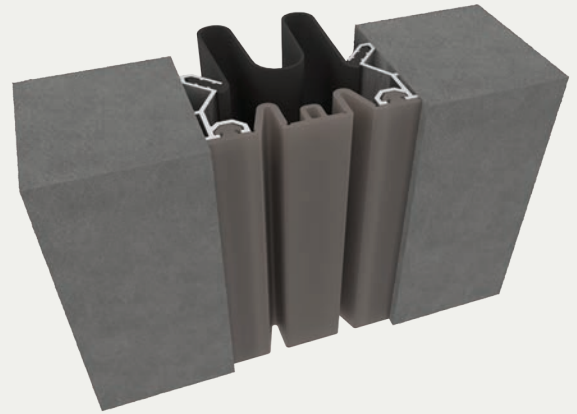

Seismic Elastomeric Wall & Ceiling System

EXTERIOR RECESSED APPLICATION (EWN/EWNw)

TECHNICAL DATA SHEET EXPANSION JOINT SYSTEMS

BENEFITS

WEATHER RESISTANT The combination of the visual seal and moisture barrier ensures the elements are kept outside.

CONTINUOUS SIGHT LINE This system can be used on walls, ceilings and corners to provide seamless and continuous aesthetics.

DETAILS

MATERIAL 6063-T6 Aluminum and Santoprene Seal, Meets ASTM B209

FINISH Mill

MOVEMENT

Thermal: Horizontal and Vertical

Seismic: Lateral Shear

MOUNTING Recessed

JOINT SIZE 2 inches to 24 inches

LENGTH Aluminum 10 Linear Feet, Seals Longest Practical Continuous Length

APPLICATION Exterior

INSTALLATION Wall or Ceiling

OPTIONS Additional Materials, Sizes and Finishes available upon request

SEAL COLORS

Beige

White

Gray

Black

INSTALLATION