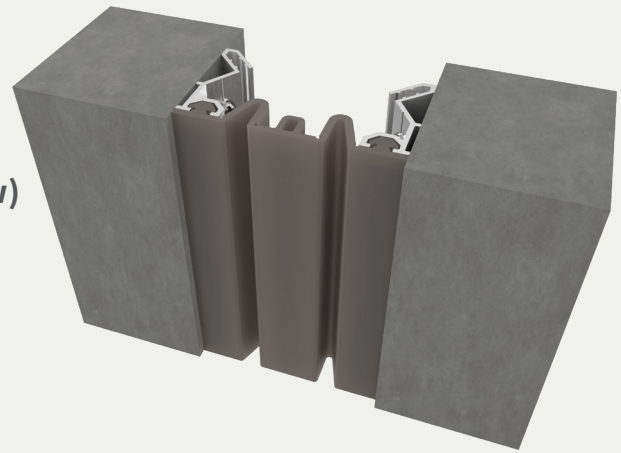

# Seismic Elastomeric Wall & Ceiling System

## INTERIOR RECESSED APPLICATION (LCH/LCHw)

### BENEFITS

**MAXIMUM MOVEMENT** “V” seal design allows for maximum thermal and seismic movement.

**CONTINUOUS SIGHT LINE** This system can be used on walls, ceilings and corners to provide seamless and continuous aesthetics.

### DETAILS

**MATERIAL** 6063-T6 Aluminum and Santoprene Seal, Meets ASTM B209

**FINISH** Mill

**MOVEMENT**

- Thermal: Horizontal and Vertical
- Seismic: Lateral Shear

**MOUNTING** Recessed

**JOINT SIZE** 2 inches to 24 inches