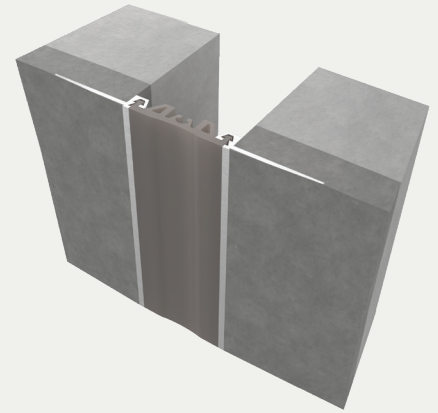

## Elastomeric Corridor Wall & Ceiling System

### DRYWALL BEAD APPLICATION (LCW/LCWw)

#### BENEFITS

**COMPLEMENTARY SEAL COLORS** Available in four elastomeric colors: beige, white, gray or black.

**QUICKER INSTALLATION** Reduce installation time and labor costs with fast and easy installation.

#### DETAILS

**MATERIAL** 6063-T5 Aluminum, Meets ASTM B221 and Santoprene

**FINISH** Mill

**MOVEMENT** Thermal: Horizontal

**MOUNTING** Flush with Drywall Bead

**JOINT SIZE** 1 inch to 3 inches

**LENGTH** Aluminum 10 Linear Feet, Seals Longest Practical Continuous Length