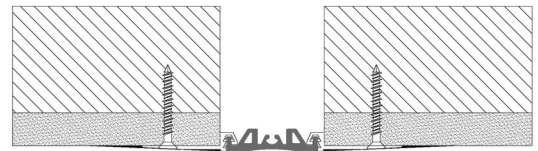

INSTALLATION

WALL/CEILING-TO-WALL/CEILING