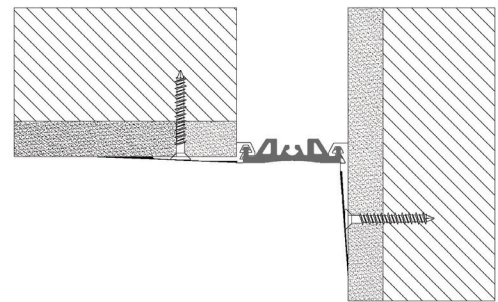

WALL/CEILING-TO-CORNER

For more information, download our Installation and Operating Manuals (IOM) and Shop Drawings on nystrom.com

ORDER GUIDE

MODEL	APPLICATION	JOINT SIZE AT MEAN T°F	EXPOSED SIGHT LINE	TOTAL MOVEMENT
EJN-LCW-100	Wall/Ceiling to Wall/Ceiling	1" (25mm)	1" (25mm)	.5" (13mm)
EJN-LCW-200	Wall/Ceiling to Wall/Ceiling	2" (51mm)	2" (51mm)	1" (25mm)
EJN-LCW-300	Wall/Ceiling to Wall/Ceiling	3" (76mm)	3" (76mm)	1.5" (38mm)
EJN-LCW-100W	Wall/Ceiling to Corner	1" (25mm)	1" (25mm)	.5" (13mm)
EJN-LCW-200W	Wall/Ceiling to Corner	2" (51mm)	2" (51mm)	1" (25mm)
EJN-LCW-300W	Wall/Ceiling to Corner	3" (76mm)	3" (76mm)	1.5" (38mm)

Additional sizes available, email info@nystrom.com for more information.