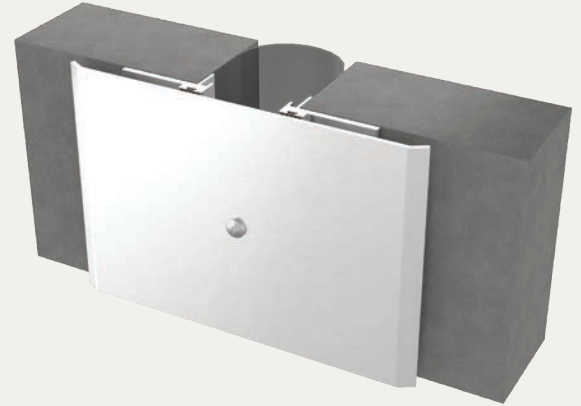

Seismic Aluminum Exterior Wall System

SURFACE MOUNT APPLICATION (RJX/RJXw)

TECHNICAL DATA SHEET EXPANSION JOINT SYSTEMS

BENEFITS

SEISMIC MOVEMENT System realigns itself with the self-centering bar, maintaining a safe, clean look.

WEATHER RESISTANT The combination of the cover plate and the moisture barrier ensures the elements are kept outside.

DETAILS

MATERIAL

6063-T5 Aluminum, Meets ASTM B221
6061-T6 Aluminum, Meets ASTM B209
5052 H32 Aluminum, Meets ASTM B209

FINISH Clear Anodized

MOVEMENT

Thermal: Horizontal and Vertical
Seismic: Lateral Shear

MOUNTING Surface

JOINT SIZE 2 inches to 12 inches

LENGTH 10 Linear Feet

APPLICATION Exterior

INSTALLATION Wall or Ceiling

OPTIONS Fire barrier, Additional Materials, Sizes and Finishes available upon request