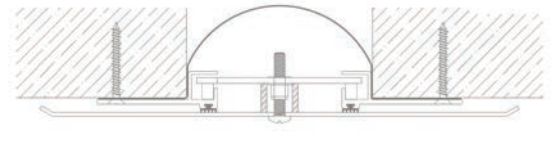

INSTALLATION

WALL/CEILING TO WALL/CEILING