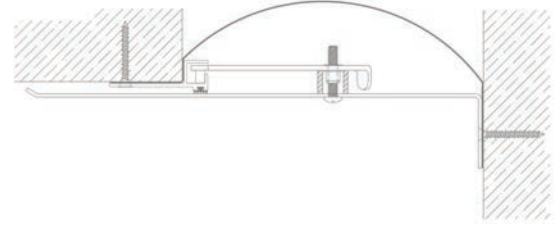

WALL/CEILING TO CORNER

For more information, download our Installation and Operating Manuals (IOM) and Shop Drawings on nystrom.com

ORDER GUIDE

MODEL	APPLICATION	JOINT SIZE AT MEAN T°F	EXPOSED SIGHT LINE	TOTAL MOVEMENT
EJN-RJX-200	Wall/Ceiling to Wall/Ceiling	2" (51mm)	7" (177mm)	2" (51mm)
EJN-RJX-400	Wall/Ceiling to Wall/Ceiling	4" (102mm)	10.5" (267mm)	4" (102mm)
EJN-RJX-600	Wall/Ceiling to Wall/Ceiling	6" (152mm)	13.5" (343mm)	6" (152mm)
EJN-RJX-800	Wall/Ceiling to Wall/Ceiling	8" (203mm)	16.5" (419mm)	8" (203mm)
EJN-RJX-1000	Wall/Ceiling to Wall/Ceiling	10" (254mm)	19.5" (495mm)	10" (254mm)
EJN-RJX-1200	Wall/Ceiling to Wall/Ceiling	12" (305mm)	22.5" (572mm)	12" (305mm)
EJN-RJX-200W	Wall/Ceiling to Corner	2" (51mm)	4.5" (114mm)	1" (25mm)
EJN-RJX-400W	Wall/Ceiling to Corner	4" (102mm)	7.25" (184mm)	2" (51mm)
EJN-RJX-600W	Wall/Ceiling to Corner	6" (152mm)	9.75" (248mm)	3" (76mm)
EJN-RJX-800W	Wall/Ceiling to Corner	8" (203mm)	12.25" (311mm)	4" (102mm)
EJN-RJX-1000W	Wall/Ceiling to Corner	10" (254mm)	14.75" (375mm)	5" (127mm)
EJN-RJX-1200W	Wall/Ceiling to Corner	12" (305mm)	17.25" (438mm)	6" (152mm)

Additional options available, email info@nystrom.com for more information.