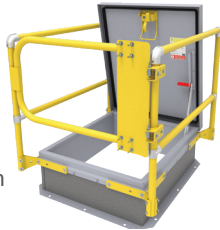

nystrom.com

DIV 5

STAIR TREADS + NOSINGS 05 5000

- Safe-T-Lume™
- Ribbed
- Full Bar
- Inset
- Two-Part
- Renovation
- Cast
- EcoTread™
- Stair Nosing Guards™

FALL PROTECTION 05 5213 / 07 7200

- Weighted Base Guardrail
- Perimeter Guardrail
- Corral Guardrail

DIV 7

ROOF HATCHES 07 7200

- Personnel™
- ThermalMAX™
- SunLit™
- Security
- Equipment
- Fall Protection

SMOKE VENTS 07 7200

- SmokEscape™
- SunLit™
- AcousticMAX™
- Fall Protection

PREFORMED JOINT SEALS + EXPANSION JOINT SYSTEMS 07 9100 + 07 9513