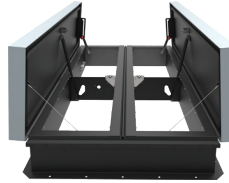

DIV 7

ROOF HATCHES 07 7200

- Personnel™
- ThermalMAX™
- SunLit™
- Security
- Equipment
- Fall Protection

SMOKE VENTS 07 7200

- SmokEscape™
- SunLit™
- AcousticMAX™
- Fall Protection

PREFORMED JOINT SEALS + EXPANSION JOINT SYSTEMS 07 9100 + 07 9513