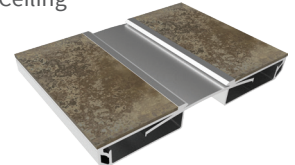

PREFORMED JOINT SEALS + EXPANSION JOINT SYSTEMS 07 9100 + 07 9513

- Interior Floor, Wall/Ceiling
- Exterior Wall, Roof
- Parking Deck
- Fire Barrier
- Compression Seals

DIV 8