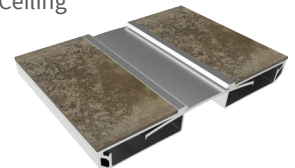

PREFORMED JOINT SEALS + EXPANSION JOINT SYSTEMS 07 9100 + 07 9513

- Interior Floor, Wall/Ceiling
- Exterior Wall, Roof
- Parking Deck
- Fire Barrier
- Compression Seals

DIV 8