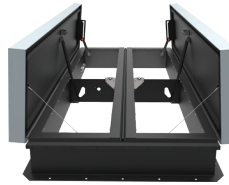

DIV 7

ROOF HATCHES 07 7200

- Personnel™
- ThermalMAX™
- SunLit™
- Security
- Equipment
- Fall Protection

SMOKE VENTS 07 7200

- SmokEscape™
- SunLit™
- AcousticMAX™
- Fall Protection

PREFORMED JOINT SEALS + EXPANSION JOINT SYSTEMS 07 9100 + 07 9513