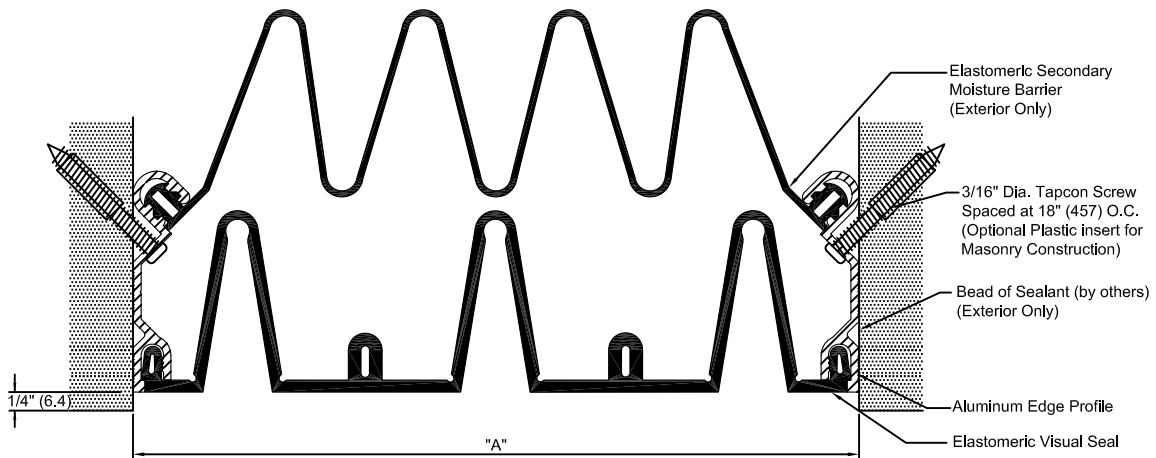

EJ-EWN-500 DETAIL

EJ-EWN-600 DETAIL

( ) - Denotes Millimeters

| Dimension Chart |            |             |            |
|-----------------|------------|-------------|------------|
| MODEL           | "A" @ Mid. | "A" @ Max.  | Total Mv't |
| EJ-EWN-500      | 5.00"(127) | 8.75"(222)  | 6.75"(171) |
| EJ-EWN-600      | 6.00"(152) | 12.00"(305) | 9.50"(241) |