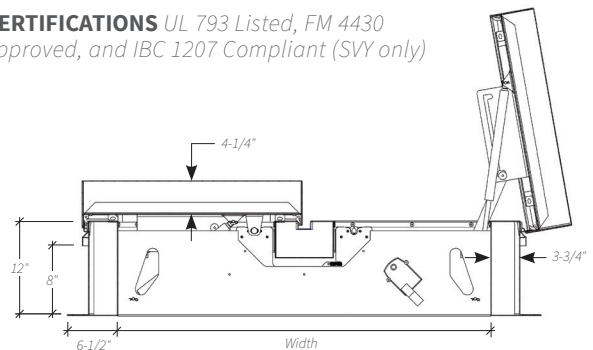

- SVX: Total R-10
- SVY: Total R-14

**GASKET** Extruded EPDM adhesive backed gasket seals

**HINGE** Stainless steel heavy duty pintle hinge

**SPRING** Gas spring with damper opens cover against 10psf snow load

### ORDER GUIDE

BASE	RATING	MATERIAL	WIDTH	X	LENGTH	DOOR	CURB	OPENING	LINK TEMP (°F)	CLOSING	—	OPTIONS
SV		G		X							—	
	X STC 48 Y STC 50		Standard Sizes (W x L) 48" x 48" 48" x 72" 48" x 96" 60" x 60" 60" x 96" 60" x 120" 72" x 72" 72" x 96" Additional size options also available.			D Double Door Q Quad Door	2 Double Wall 3 Curb Mount	N No Electrical L 24VDC/24VAC H 110VAC / 240VAC L Linear Actuator*	165 350 212 360 280 450	R Rooftop Close W Manual Winch L Linear Actuator*		OP1 Door Position Sensor B_ Burglar Bars
										*Voids UL		