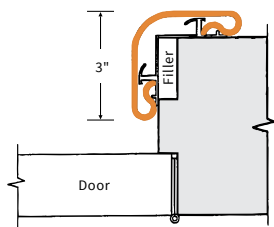

### ORDER GUIDE

MODEL	WING SIZE	CORNER	MOUNTING	OPTIONS
<b>CGLS</b>				-
	<b>1</b> 1"	<b>S</b> Square	<b>D</b> Drilled Holes	<b>D135</b> 135°
	<b>1125</b> 1-1/8"			
	<b>2</b> 2"			
	<b>25</b> 2-1/2"			

### DETAILS

**MATERIAL** Clear Polycarbonate

**MOUNTING** Surface Mounted

**MOUNTING METHOD** Mechanical

**SIZE** 1 inch to 2-1/2 inches

**LENGTH** 4 or 8 Linear Feet

**CORNER ANGLE** 90° or 135°

**CORNER STYLE** Square