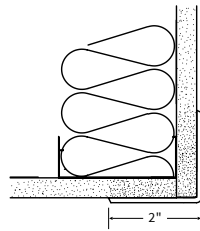

Lexan®

CORNER GUARDS

Nystrom's Lexan clear polycarbonate corner guards allow the color of your wall to show through. Our Lexan series is easily installed with simple self-tapping screws and available in a variety of sizes to meet any customer need.

ORDER GUIDE

MODEL	WING SIZE	CORNER	MOUNTING	OPTIONS
CGLS				-
	1 1"	S Square	D Drilled Holes	D135 135°
	1125 1-1/8"			
	2 2"			
	25 2-1/2"			

DETAILS

MATERIAL Clear Polycarbonate

MOUNTING Surface Mounted

MOUNTING METHOD Mechanical

SIZE 1 inch to 2-1/2 inches

LENGTH 4 or 8 Linear Feet

CORNER ANGLE 90° or 135°

CORNER STYLE Square