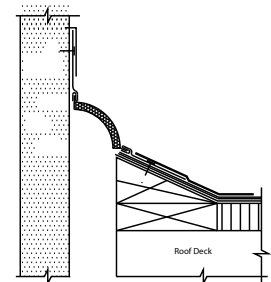

DETAILS

MATERIAL EPDM Bellows w/Galvanized Steel Flange

MOVEMENT

- Thermal: Horizontal and Vertical
- Seismic: Lateral Shear

MOUNTING Surface

JOINT SIZE 1 inch to 20 inches

LENGTH

- EEJ:
 - 10 Linear Feet
 - 50 Linear Feet (8 inch bellow or less only)
 - 100 Linear Feet (8 inch bellow or less only)
- ECF: 10 Linear Feet

APPLICATION Exterior

INSTALLATION Roof

OPTIONS Bellow materials and sizes, call for more information

MODELS

ROOF-TO-ROOF					
MODEL CANT	MODEL CURB	JOINT SIZE AT MEAN T°F	MODEL CANT	MODEL CURB	JOINT SIZE AT MEAN T°F
EEJ-100	ECF-100	1" (25mm)	EEJ-800	ECF-800	8" (203mm)
EEJ-200	ECF-200	2" (51mm)	EEJ-1000	ECF-1000	10" (254mm)
EEJ-300	ECF-300	3" (76mm)	EEJ-1200	ECF-1200	12" (305mm)
EEJ-400	ECF-400	4" (102mm)	EEJ-1600	ECF-1600	16" (406mm)
EEJ-500	ECF-500	5" (127mm)	EEJ-1800	ECF-1800	18" (457mm)
EEJ-600	ECF-600	6" (152mm)	EEJ-2000	ECF-2000	20" (508mm)
EEJ-700	ECF-700	7" (178mm)			

PROFILES

Cant
Roof-to-Roof
EEJ

Cant
Roof-to-Wall
EEJw

Curb
Roof-to-Roof
ECF

Curb
Roof-to-Wall
ECFw

Roof-to-Roof (EEJ Shown)

Roof-to-Wall (EEJw Shown)

ROOF-TO-WALL

MODEL CANT	MODEL CURB	JOINT SIZE AT MEAN T°F	MODEL CANT	MODEL CURB	JOINT SIZE AT MEAN T°F
EEJ-100W	ECF-100W	1" (25mm)	EEJ-800W	ECF-800W	8" (203mm)
EEJ-200W	ECF-200W	2" (51mm)	EEJ-1000W	ECF-1000W	10" (254mm)
EEJ-300W	ECF-300W	3" (76mm)	EEJ-1200W	ECF-1200W	12" (305mm)
EEJ-400W	ECF-400W	4" (102mm)	EEJ-1600W	ECF-1600W	16" (406mm)
EEJ-500W	ECF-500W	5" (127mm)	EEJ-1800W	ECF-1800W	18" (457mm)
EEJ-600W	ECF-600W	6" (152mm)	EEJ-2000W	ECF-2000W	20" (508mm)
EEJ-700W	ECF-700W	7" (178mm)			