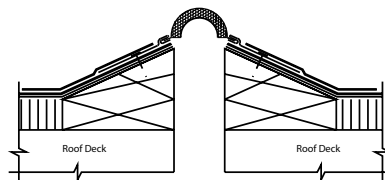

Roof Bellow

SYSTEM (EEJ/W & ECF/W)

Nystrom's Roof Bellows System is an effective, flexible joint closure for a wide variety of standard and special applications. The EEJ and ECF covers are 60-mil thick, reinforced EPDM bellows widely used in roof to roof and roof to wall cant or curb applications.

APPLICATION Exterior

INSTALLATION Roof

OPTIONS Bellow materials and sizes, call for more information

MODELS

ROOF-TO-ROOF					
MODEL CANT	MODEL CURB	JOINT SIZE AT MEAN T°F	MODEL CANT	MODEL CURB	JOINT SIZE AT MEAN T°F
EEJ-100	ECF-100	1" (25mm)	EEJ-800	ECF-800	8" (203mm)
EEJ-200	ECF-200	2" (51mm)	EEJ-1000	ECF-1000	10" (254mm)
EEJ-300	ECF-300	3" (76mm)	EEJ-1200	ECF-1200	12" (305mm)
EEJ-400	ECF-400	4" (102mm)	EEJ-1600	ECF-1600	16" (406mm)
EEJ-500	ECF-500	5" (127mm)	EEJ-1800	ECF-1800	18" (457mm)
EEJ-600	ECF-600	6" (152mm)	EEJ-2000	ECF-2000	20" (508mm)
EEJ-700	ECF-700	7" (178mm)			

PROFILES

Cant
Roof-to-Roof
EEJ

Cant
Roof-to-Wall
EEJw

Curb
Roof-to-Roof
ECF

Curb
Roof-to-Wall
ECFw

Roof-to-Roof (EEJ Shown)

Roof-to-Wall (EEJw Shown)

ROOF-TO-WALL

MODEL CANT	MODEL CURB	JOINT SIZE AT MEAN T°F	MODEL CANT	MODEL CURB	JOINT SIZE AT MEAN T°F
EEJ-100W	ECF-100W	1" (25mm)	EEJ-800W	ECF-800W	8" (203mm)
EEJ-200W	ECF-200W	2" (51mm)	EEJ-1000W	ECF-1000W	10" (254mm)
EEJ-300W	ECF-300W	3" (76mm)	EEJ-1200W	ECF-1200W	12" (305mm)
EEJ-400W	ECF-400W	4" (102mm)	EEJ-1600W	ECF-1600W	16" (406mm)
EEJ-500W	ECF-500W	5" (127mm)	EEJ-1800W	ECF-1800W	18" (457mm)
EEJ-600W	ECF-600W	6" (152mm)	EEJ-2000W	ECF-2000W	20" (508mm)
EEJ-700W	ECF-700W	7" (178mm)			