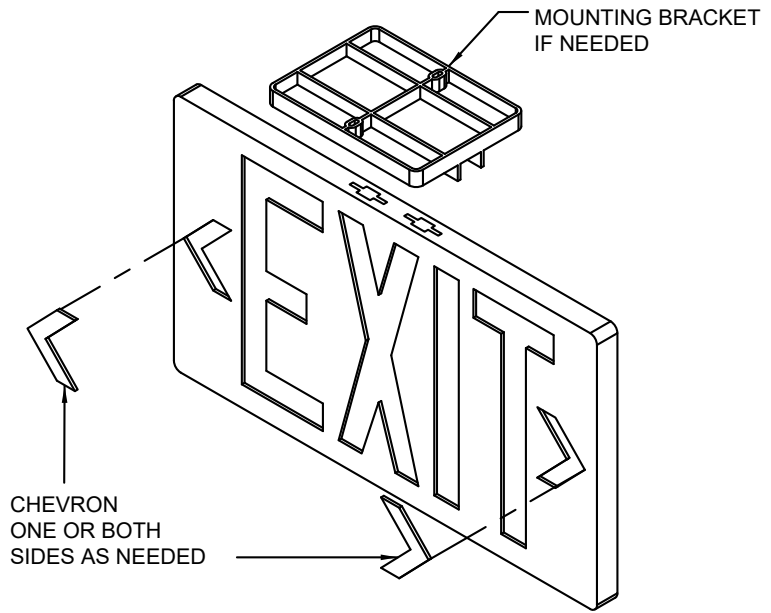

EM-SE100_1-15.5X8.75-8X9
 100 Foot Exit Sign, One Sided

Specification:

- Egress Marking - Photoluminescent Exit Sign
- Rated Viewing Distance - 100 feet
- One Sided
- Suitable for Floor Proximity Installation
- ABS Plastic, Photoluminescent Insert
- Thickness: .80 inch
- Mounting Fasteners, Bracket and Chevrons Included
- UL 924 Listed

Model	Description
EM-SE100G1-15.5X8.75	100' Exit Sign, One Sided, Green
EM-SE100R1-15.5X8.75	100' Exit Sign, One Sided, Red
EM-SE100B1-15.5X8.75	100' Exit Sign, One Sided, Black

 9300 73rd Avenue North Minneapolis, MN 55428				TITLE: EM-SE100_1-15.5X8.75 Egress Marking, Safe-T-Lume, Photoluminescent Sign, Exit, 100ft, _ One Sided, 15.5" X 8.75". Bracket/Screws	
				DWG. NO. EM-SE100_1-15.5X8.75	
DRAWN DKL	DATE 3/6/19	SIZE A	WEIGHT:		SHEET 1 OF 1
RELEASED BB	DATE 3/6/19				