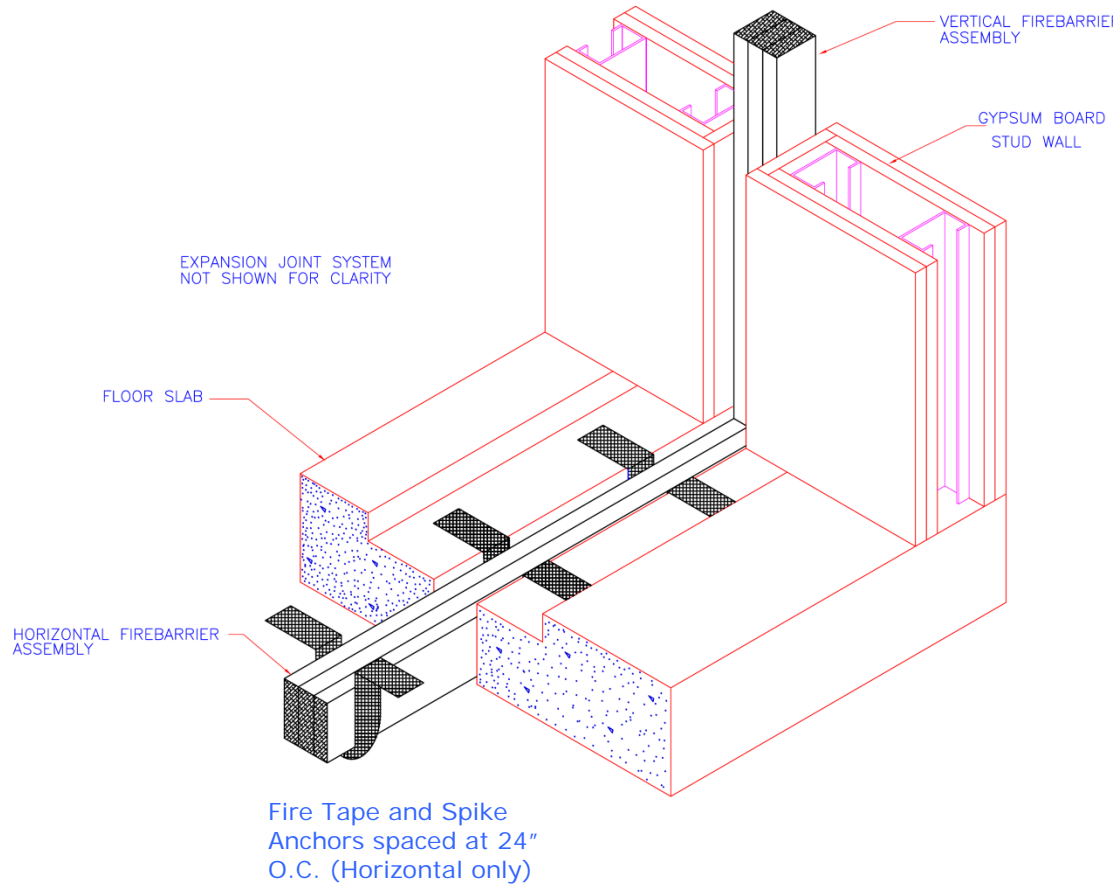

EJ-HTS and EJ-VTS Series

Fire barrier for 1-4 inch expansion joint openings.

Horizontal: Up to 3-hour rated

Vertical: Up to 2-hour rated

Horizontal Joint Openings

Series	Joint Width
HTS	1 -4 inches

Vertical Joint Openings

Series	Joint Width
VTS	1 -4 inches

9300 73RD AVENUE NORTH
MINNEAPOLIS, MN 55428

PH. (800) 547-2635
WWW.NYSTROM.COM