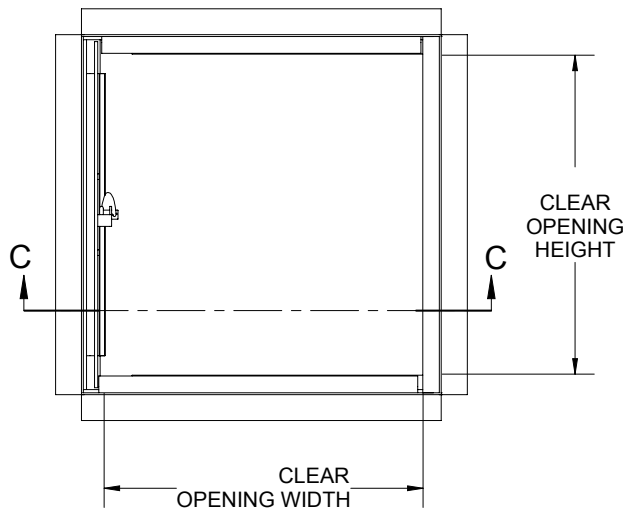

B

B

A

A

SECTION C-C

		TITLE:		
9300 73rd Avenue North Minneapolis, MN 55428				
NAME	DATE	SIZE	DWG. NO.	REV
DRAWN		A	MW ShpDr	-
RELEASED		WEIGHT: VARIES		SHEET 2 OF 2