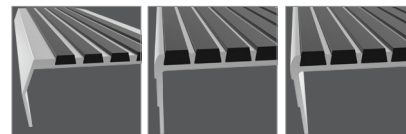

NOSING

Rounded

Long

Angled-Long