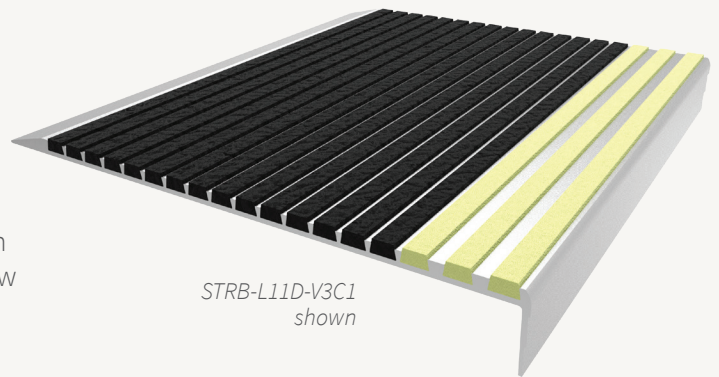

Renovation

STAIR TREAD + NOSING

Give your tired stairs a face lift...

Manufactured with the same material as our bar and full abrasive nosings, Nystrom Renovation treads are designed for restoration of all stair types. The Renovation stair treads are a quick and economical alternative to new construction and provide a safe, non-slip surface.

FEATURES

LARGEST TREAD SURFACE Designed to cover more of your stair, these tread surfaces cover up to 11" providing ultimate anti-slip safety and protection.

BRIGHTNESS The embedded glow-in-the-dark photoluminescent material provides needed illumination for a safe exit. Choose between an embedded resin strip with superior glow or abrasive grit strip that exceeds code requirements.

CONTINUOUS COLOR No need to worry about walking off the color as the abrasive material filler is dyed throughout.

DETAILS

MATERIAL Extruded Aluminum, Abrasive Grit or EcoTread™, and 53 mil Resin or 21 mil Abrasive Grit Insert

CHANNEL Extruded Aluminum

APPLICATION Poured Concrete, Sloped, Steel Pan, or Wood

TREAD Ribbed Abrasive or EcoTread™

WIDTH 4, 5, 9 or 11 Inches

LENGTH Up to 12 linear feet

MOUNTING Drilled Hole, Mech. Fastened