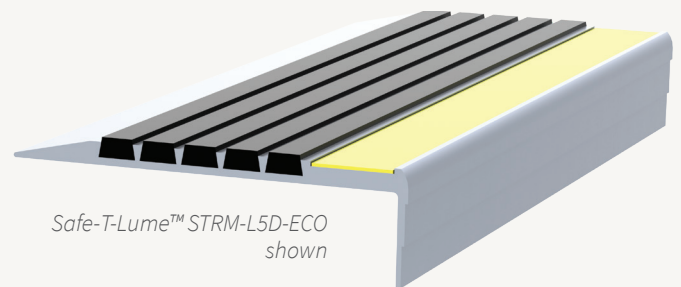

Renovation

STAIR TREAD + NOSING

Give your tired stairs a face lift...

Manufactured with the same material as our bar and full abrasive nosings, Nystrom Renovation treads are designed for restoration of all stair types. The Renovation stair treads are a quick and economical alternative to new construction and provide a safe, non-slip surface.

FEATURES

LARGEST TREAD SURFACE Designed to cover more of your stair, these tread surfaces cover up to 11" providing ultimate anti-slip safety and protection.

BRIGHTNESS The embedded glow-in-the-dark photoluminescent material provides needed illumination for a safe exit. Choose between an embedded resin strip with superior glow or abrasive grit strip that exceeds code requirements.

CONTINUOUS COLOR No need to worry about walking off the color as the abrasive material filler is dyed throughout.

DETAILS

MATERIAL Extruded Aluminum, Abrasive Grit or EcoTread™, and 53 mil Resin or 21 mil Abrasive Grit Insert

CHANNEL Extruded Aluminum

APPLICATION Poured Concrete, Sloped, Steel Pan, or Wood

TREAD Ribbed Abrasive or EcoTread™

WIDTH 4, 5, 9 or 11 Inches

LENGTH Up to 12 linear feet

MOUNTING Drilled Hole, Mech. Fastened