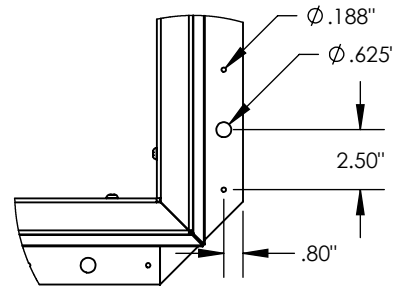

DETAIL C
SCALE 1 : 8

WOOD, CONCRETE, OTHER MATERIAL FOR MOUNTING BY OTHERS (NIC)

			TITLE:		
9300 73rd Avenue North Minneapolis, MN 55428					
NAME	DATE	SIZE	DWG. NO.	REV	
DRAWN		A	Nystrom RH RHSG_X_S_T ShpDr		
RELEASED		WEIGHT:	SHEET 2 OF 2		