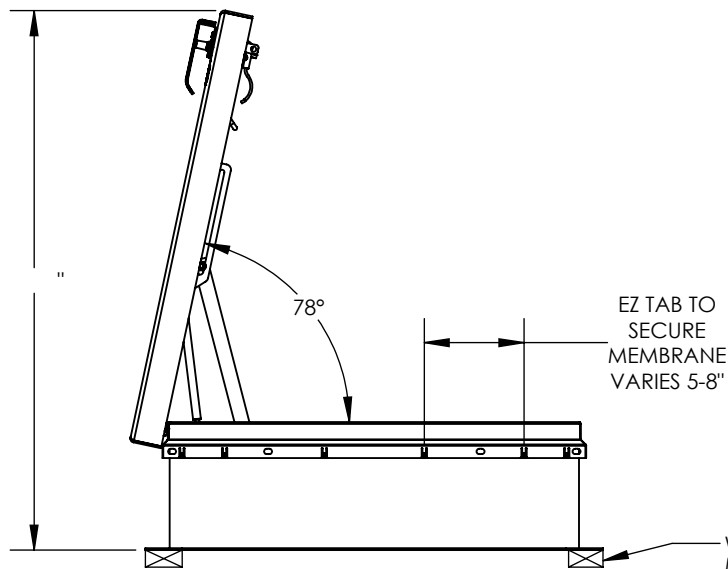

DETAIL C
SCALE 1 : 8

WOOD, CONCRETE, OTHER MATERIAL FOR MOUNTING BY OTHERS (NIC)

			TITLE:		
9300 73rd Avenue North Minneapolis, MN 55428					
NAME	DATE	SIZE	DWG. NO.	REV	
DRAWN		A	Nystrom RH RHSG_X_S_T ShpDr		
RELEASED		WEIGHT:	SHEET 2 OF 2		