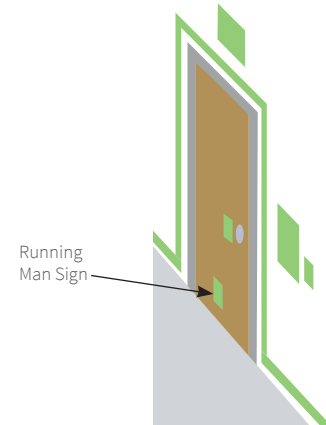

Safe-T-Lume™

NYC COMPLIANT RUNNING MAN SIGNS

The Safe-T-Lume NYC Compliant Running Man Signs features the code required running man and various directional arrows and labels. This sign comes with adhesive tabs for easy wall mounting.

INSTALLATION EASE The NYC Compliant Running Man Signs come with either self-adhesive tabs or can be mechanically fastened through pre-drilled holes. Installation and maintenance manuals are available at www.nystrom.com.

Running Man Exit

Lobby Exit with Arrow

Running Man Final Exit

Running Man Arrow Exit

DETAILS

MATERIAL Vinyl

COLOR Photoluminescent and Green

MOUNTING Surface, Adhesive Tab, or Mechanically Fastened

MODEL	SIZE	DIRECTION	DESCRIPTION
EM-SRAU-16X7	16" x 7"	Right	Lobby Exit with Arrow Sign
EM-SRAUR-16X7		Up, Right	
EM-SRAL-16X7		Left	
EM-SRAUL-16X7	8" x 9"	Up, Left	Running Man Arrow Exit Sign
EM-SREAR-8X9		Right	
EM-SREAU-8X9		Up, Right	
EM-SREADR-8X9		Down, Right	
EM-SREAL-8X9		Left	
EM-SREAU-8X9		Up, Left	
EM-SREADL-8X9	Down, Left		