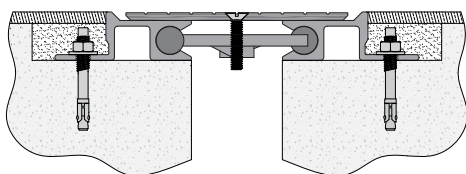

Floor-to-Floor
Model: SFP