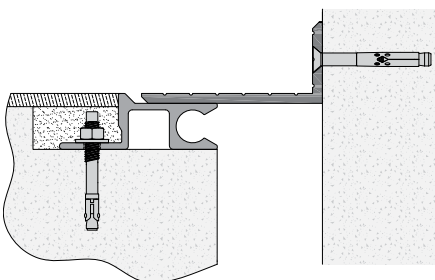

Floor-to-Wall/Corner
Model: SFP/w