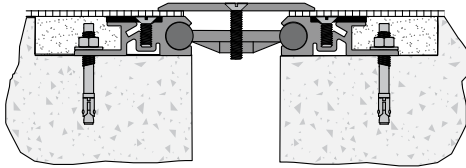

Floor-to-Floor
Model: SFC