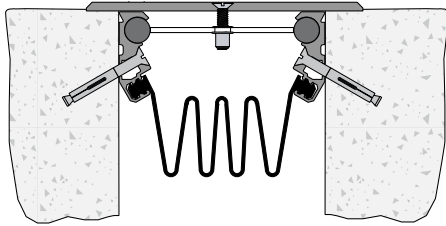

Architectural

SEISMIC SYSTEM (SFE, SFC/W, SFP/W)

MODELS

MODEL	APPLICATION	JOINT SIZE AT MEAN T°F	SYSTEM WIDTH	TOTAL MOVEMENT
Surface Mount				
SFE-400	Surface Mount	4" (102mm)	6.5" (165mm)	4" (102mm)
SFE-600		6" (152mm)	9.5" (241mm)	7" (178mm)
SFE-800		8" (203mm)	12.5" (318mm)	10" (254mm)
SFE-1000		10" (254mm)	15.5" (394mm)	13" (330mm)
SFE-1200		12" (305mm)	18.5" (470mm)	16" (406mm)
SFE-1800		18" (457mm)	27.5" (699mm)	25" (635mm)
Top Plate				
SFC-200	Block Out	2" (51mm)	3.5" (89mm)	2" (51mm)
SFC-400		4" (102mm)	6.5" (165mm)	5" (127mm)
SFC-600		6" (152mm)	9.5" (241mm)	8" (203mm)
SFC-800		8" (203mm)	12.5" (318mm)	11" (279mm)
SFC-1000		10" (254mm)	15.5" (394mm)	14" (356mm)
SFC-1200		12" (305mm)	18.5" (470mm)	17" (432mm)
SFC-1800		18" (457mm)	27.5" (699mm)	26" (660mm)
SFC-2400		24" (610mm)	36.5" (927mm)	35" (889mm)
SFC-200W		2" (51mm)	2.75" (70mm)	1.5" (38mm)
SFC-400W		4" (102mm)	5.25" (133mm)	4" (102mm)
SFC-600W	Block Out	6" (152mm)	7.75" (197mm)	6.5" (165mm)
SFC-800W		8" (203mm)	10.25" (260mm)	9" (229mm)
SFC-1000W		10" (254mm)	12.75" (324mm)	11.5" (292mm)
SFC-1200W		12" (305mm)	15.25" (387mm)	14" (356mm)
SFC-1800W		18" (457mm)	22.75" (578mm)	21.5" (546mm)
SFC-2400W		24" (610mm)	30.25" (768mm)	29" (737mm)
Top Plate - No Bump System				
SFP-200	Block Out	2" (51mm)	5.75" (146mm)	2" (51mm)
SFP-300		3" (76mm)	7.75" (197mm)	5" (127mm)
SFP-400		4" (102mm)	7.75" (197mm)	5" (127mm)
SFP-500		5" (127mm)	11.75" (299mm)	8" (203mm)
SFP-600		6" (152mm)	11.75" (299mm)	8" (203mm)
SFP-800		8" (203mm)	15.19" (386mm)	11" (279mm)
SFP-1000		10" (254mm)	17.81" (452mm)	14" (356mm)
SFP-1200		12" (305mm)	20.81" (529mm)	17" (432mm)
SFP-1800		18" (457mm)	30.19" (767mm)	26" (660mm)
SFP-2400		24" (610mm)	37.19" (945mm)	34.5" (876mm)
SFP-200W	Block Out	2" (51mm)	3.88" (98mm)	2" (51mm)
SFP-300W		3" (76mm)	5.38" (137mm)	4" (102mm)
SFP-400W		4" (102mm)	5.88" (149mm)	5" (127mm)
SFP-500W		5" (127mm)	8.38" (213mm)	7" (178mm)
SFP-600W		6" (152mm)	8.88" (225mm)	8" (203mm)
SFP-800W		8" (203mm)	13.06" (332mm)	10.8" (273mm)
SFP-1000W		10" (254mm)	13.94" (354mm)	12.8" (324mm)
SFP-1200W		12" (305mm)	16.42" (417mm)	15.4" (390mm)
SFP-1800W		18" (457mm)	24.09" (612mm)	23" (584mm)
SFP-2400W		24" (610mm)	30.59" (777mm)	29.3" (743mm)