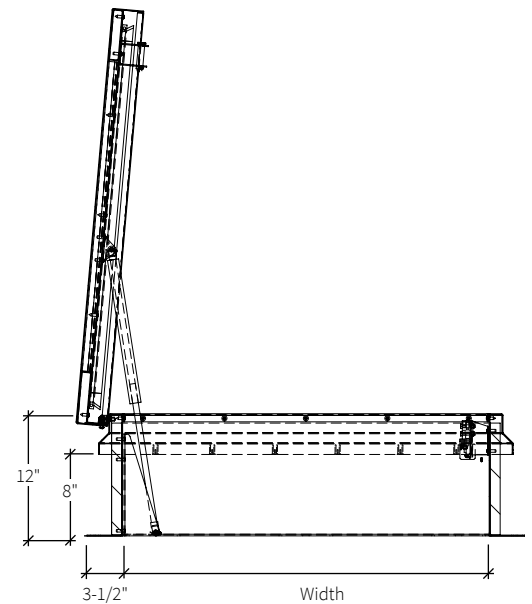

ORDER GUIDE

BASE	MATERIAL	WIDTH	X	LENGTH	DOOR	CURB	ELECTRIC	LINK TEMP (°F)	CLOSING	—	OPTIONS
SVS			X							—	
	A Aluminum Curb & Cover	Standard Sizes (W x L) 30" x 30" 36" x 30" 36" x 36"			S Single Door	1 Single Wall	N No Electrical	165 350	R Rooftop Close		OP1 Door Position Sensor
	B Galvanneal Curb / Aluminum Cover	48" x 48" 48" x 72" 48" x 96"				2 Double Wall	L 24VDC/24VAC	212 360			B Burglar Bars/Fall Protection Screen
	G Galvanneal Curb & Cover	<i>Additional size options also available.</i>				3 Curb Mount	H 110VAC / 240VAC	280 450			SFM FM Labeled