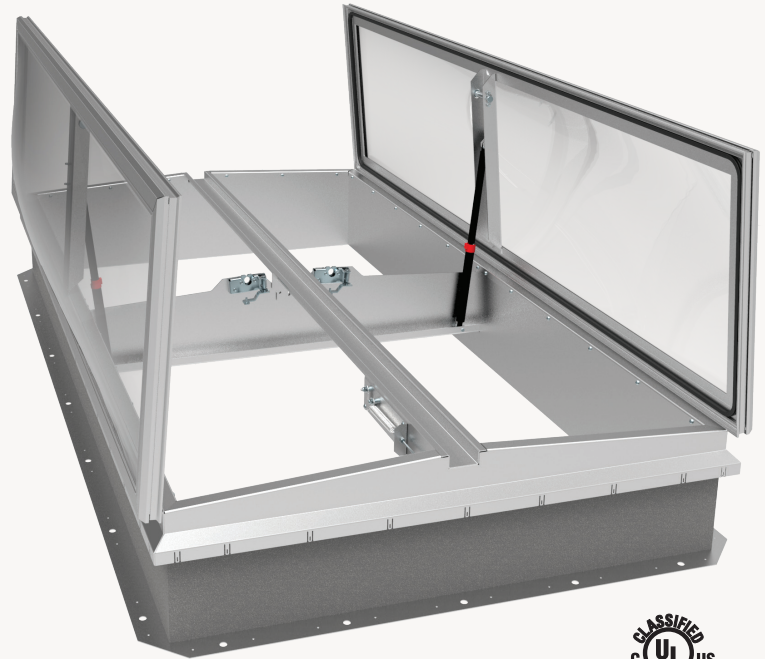

nystrom®

SunLit™ eco

SMOKE VENT

The SunLit eco sets the new standard for UL793 listed daylighting smoke vents. Now available with multiple curb options, burglar bars, safety railing ready and other security options.

DETAILS

COVER Extruded aluminum frame, 11 gauge, mill finish, with polycarbonate dome to withstand a live load of 40psf.

CURB Single wall curb with apron mount

GASKET Extruded EPDM adhesive backed gasket seals

LATCH Zinc plated steel rotary latch designed to hold covers closed against 90psf wind uplift. Opens manually by external and internal pull cables.

OPERATION Opens automatically with fusible link and manual pull handles.

SIZES

- Double Door: 48 inches by 48 inches to 48 inches by 96 inches
- Quad Door: 48 inches by 96 inches to 48 inches by 192 inches

CERTIFICATIONS UL 793 Listed

ORDER GUIDE

BASE	WIDTH	X	LENGTH	DOOR	CURB	OPENING	LINK TEMP (°F)	CLOSING	—	OPTIONS
SVEA		X							—	
	Standard Sizes (W x L) 30" x 30" 36" x 30" 36" x 36" 48" x 48" 48" x 72" 48" x 96" Additional size options also available.			D Double Leaf Q Quad Leaf	1 Single Wall 2 Double Wall 3 Curb Mount 4 Double Wall no Counterflash 5 Double Wall / Apron Mount 6 Low Profile Curb Mount*	N No Electrical L 24VDC/24VAC H 110VAC / 240VAC	165 350 212 360 280 450	R Rooftop Close	—	Dome, Polycarb. LPW White LPC Clear Double Dome, Polycarb. LPWW White/White LPCW Clear/White Multiwall LMC Clear LMZ Bronze LMB Blue LMG Green