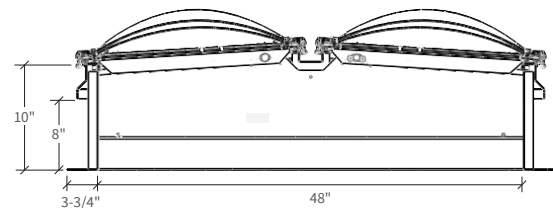

DETAILS

COVER Extruded aluminum frame, 11 gauge, mill finish, with polycarbonate dome to withstand a live load of 40psf.

CURB Single wall curb with apron mount

GASKET Extruded EPDM adhesive backed gasket seals

HINGE Patent-pending extruded hinge, continuous

SPRING Gas spring damper opens cover against 10psf snow load

HOLD OPEN ARM Hold open arm integrated into the gas spring, locks cover in fully open position

LATCH Zinc plated steel rotary latch designed to hold covers closed against 90psf wind uplift. Opens manually by external and internal pull cables.

OPERATION Opens automatically with fusible link and manual pull handles.

SIZES

- Double Door: 48 inches by 48 inches to 48 inches by 96 inches
- Quad Door: 48 inches by 96 inches to 48 inches by 192 inches

CERTIFICATIONS UL 793 Listed

ORDER GUIDE

BASE	WIDTH	X	LENGTH	DOOR	CURB	OPENING	LINK TEMP (°F)	CLOSING	—	OPTIONS
SVEA		X							—	
	Standard Sizes (W x L) 30" x 30" 36" x 30" 36" x 36" 48" x 48" 48" x 72" 48" x 96" Additional size options also available.			D Double Leaf Q Quad Leaf	1 Single Wall 2 Double Wall 3 Curb Mount 4 Double Wall no Counterflash 5 Double Wall / Apron Mount 6 Low Profile Curb Mount*	N No Electrical L 24VDC/24VAC H 110VAC / 240VAC	165 350 212 360 280 450	R Rooftop Close	—	Dome, Polycarb. LPW White LPC Clear Double Dome, Polycarb. LPWW White/White LPCW Clear/White Multiwall LMC Clear LMZ Bronze LMB Blue LMG Green