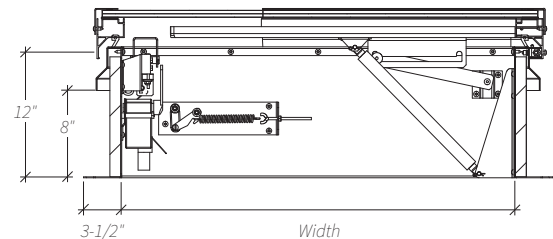

DETAILS

COVER Extruded aluminum frame, 11 gauge, mill finish, with 5/8 inch 3 layer structural multiwall R-3 in white polycarbonate. Cover withstands a live load of 40psf.

CURB Single wall curb with EZ tab counterflash and mounting flange

LATCH Zinc plated steel rotary latch designed to hold covers closed against 30psf wind uplift. Opens manually by external and internal pull cables.

CERTIFICATIONS UL 793 Listed

ORDER GUIDE

BASE	MATERIAL	WIDTH	X	LENGTH	DOOR	CURB	OPENING	LINK TEMP (°F)	CLOSING	—	OPTIONS
SVL			X							—	
	A Aluminum Curb & Cover	Standard Sizes (W x L) 30" x 30" 36" x 30" 36" x 36"			S Single Door	1 Single Wall 2 Double Wall 3 Curb Mount	N No Electrical L 24VDC/24VAC H 110VAC / 240VAC	165 350 212 360 280 450	R Rooftop Close W Manual Winch	—	Dome, Polycarb. LPW White LPC Clear Double Dome, Polycarb. LPWW White/White LPCW Clear/White Multiwall LMC Clear LMZ Bronze LMB Blue LMG Green
	B Galvanneal Curb / Aluminum Cover	48" x 48" 48" x 72" 48" x 96"	Additional size options also available.								