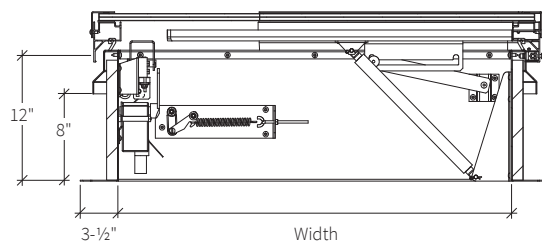

DETAILS

COVER Extruded aluminum frame, 11 gauge, mill finish, with 5/8 inch 3 layer structural multiwall R-3 in white polycarbonate. Cover withstands a live load of 40psf.

CURB Single wall curb with EZ tab counterflash and mounting flange

- Aluminum: 11 gauge, mill finish
- Steel: 14 gauge galvanized, gray powder coat

INSULATION 1 inch Polyiso R-6 around curb perimeter

GASKET Extruded EPDM adhesive backed gasket seal, continuous around cover

LATCH Zinc-plated steel rotary latch designed to hold covers closed against 30psf wind uplift. Opens manually by external and internal pull cables.

CERTIFICATIONS UL 793 Listed

ORDER GUIDE

BASE	MATERIAL	WIDTH	X	LENGTH	DOOR	CURB	OPENING	LINK TEMP (°F)	CLOSING	—	OPTIONS			
SVL			X							—				
	A Aluminum Curb & Cover	Standard Sizes (W x L)			S Single Door	1 Single Wall 2 Double Wall 3 Curb Mount	N No Electrical L 24VDC/24VAC H 110VAC / 240VAC	165 350 212 360 280 450	R Rooftop Close W Manual Winch	—	Dome, Polycarb. LPW White LPC Clear			
	B Galvanneal Curb / Aluminum Cover	30" x 30"	36" x 30"	36" x 36"							48" x 48"	48" x 72"	48" x 96"	Double Dome, Polycarb. LPWW White/White LPCW Clear/White LPBC Clear/Bronze
	Additional size options also available.										LMC Clear LMZ Bronze LMB Blue LMG Green			