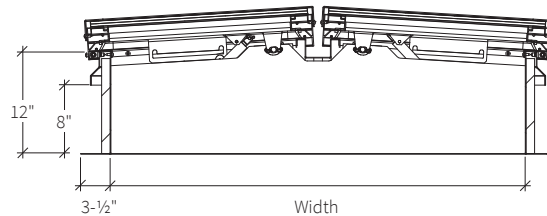

LATCH Zinc-plated steel rotary latch designed to hold covers closed against 90psf wind uplift. Opens manually by external and internal pull cables.

CERTIFICATIONS UL 793 Listed

ORDER GUIDE

BASE	MATERIAL	WIDTH	X	LENGTH	DOOR	CURB	OPENING	LINK TEMP (°F)	CLOSING	—	OPTIONS
SVL			X							—	
	A Aluminum Curb & Cover	Standard Sizes (W x L)			D Double Door	1 Single Wall	N No Electrical	165 350	R Rooftop Close		Dome, Polycarb.
		48" x 48"	48" x 72"	48" x 96"	Q Quad Door	2 Double Wall	L 24VDC/24VAC	212 360	W Manual Winch		LPW White
	B Galvalneal Curb / Aluminum Cover	60" x 60"	60" x 96"	60" x 120"		3 Curb Mount	H 110VAC / 240VAC	280 450			LPC Clear
		72" x 72"	72" x 96"								Double Dome, Polycarb.
		<i>Additional size options also available.</i>									LPWW White/White
											LPCW Clear/White
											LPBC Clear/Bronze
											Multiwall
											LMC Clear LMZ Bronze
											LMB Blue LMG Green