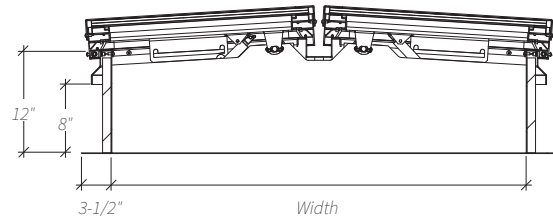

LATCH Zinc plated steel rotary latch designed to hold covers closed against 90psf wind uplift. Opens manually by external and internal pull cables.

CERTIFICATIONS UL 793 Listed

ORDER GUIDE

BASE	MATERIAL	WIDTH	X	LENGTH	DOOR	CURB	OPENING	LINK TEMP (°F)	CLOSING	—	OPTIONS
SVL			X							—	
	A Aluminum Curb & Cover	Standard Sizes (W x L) 48" x 48" 48" x 72" 48" x 96" 60" x 60" 60" x 96" 60" x 120" 72" x 72" 72" x 96"			D Double Door Q Quad Door	1 Single Wall 2 Double Wall 3 Curb Mount	N No Electrical L 24VDC/24VAC H 110VAC / 240VAC	165 350 212 360 280 450	R Rooftop Close W Manual Winch	—	Dome, Polycarb. LPW White LPC Clear Double Dome, Polycarb. LPWW White/White LPCW Clear/White Multiwall LMC Clear LMZ Bronze LMB Blue LMG Green
	B Galvanneal Curb / Aluminum Cover										
		Additional size options also available.									