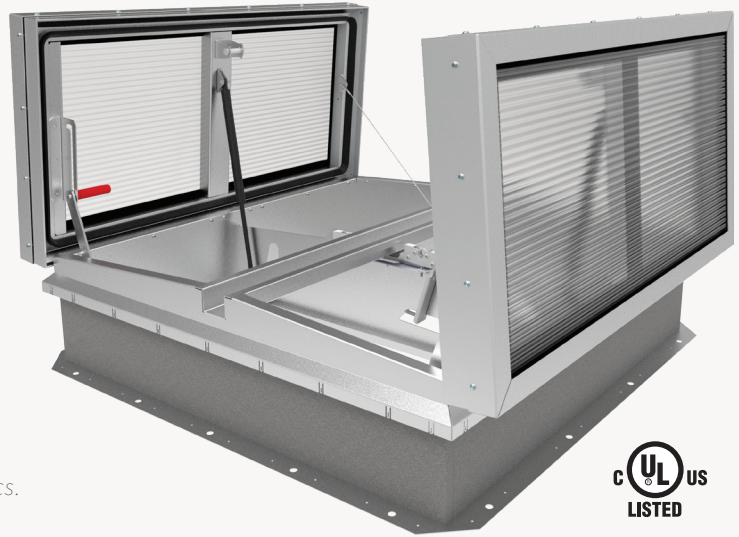

nystrom[®]

SunLit[™] (Single Door)

SMOKE VENT

Providing natural daylighting, the Single Door SunLit Smoke Vent is engineered with a translucent cover. This smoke vent includes a clear or color tinted multiwall panel or optional domes that are ideal for use in factory, storage and warehouse commercial buildings.

DETAILS

COVER Extruded aluminum frame, 11 gauge, mill finish, with 5/8 inch 3 layer structural multiwall R-3 in white polycarbonate. Cover withstands a live load of 40psf.

CURB Single wall curb with EZ tab counterflash and mounting flange

LATCH Zinc plated steel rotary latch designed to hold covers closed against 30psf wind uplift. Opens manually by external and internal pull cables.

CERTIFICATIONS UL 793 Listed

ORDER GUIDE

BASE	MATERIAL	WIDTH	X	LENGTH	DOOR	CURB	OPENING	LINK TEMP (°F)	CLOSING	—	OPTIONS
SVL			X							—	
	A Aluminum Curb & Cover	Standard Sizes (W x L) 30" x 30" 36" x 30" 36" x 36"			S Single Door	1 Single Wall 2 Double Wall 3 Curb Mount	N No Electrical L 24VDC/24VAC H 110VAC / 240VAC	165 350 212 360 280 450	R Rooftop Close W Manual Winch	—	Dome, Polycarb. LPW White LPC Clear Double Dome, Polycarb. LPWW White/White LPCW Clear/White Multiwall LMC Clear LMZ Bronze LMB Blue LMG Green
	B Galvanneal Curb / Aluminum Cover	48" x 48" 48" x 72" 48" x 96"	Additional size options also available.								

SunLit™ (Double + Quad Door)

SMOKE VENT

The Double and Quad Door SunLit Smoke Vent is engineered with translucent covers using polycarbonate for the added sustainability benefit of natural daylighting. With options like color panels, and electrical operation, Nystrom is sure to meet your building sustainability and fire and life safety needs.