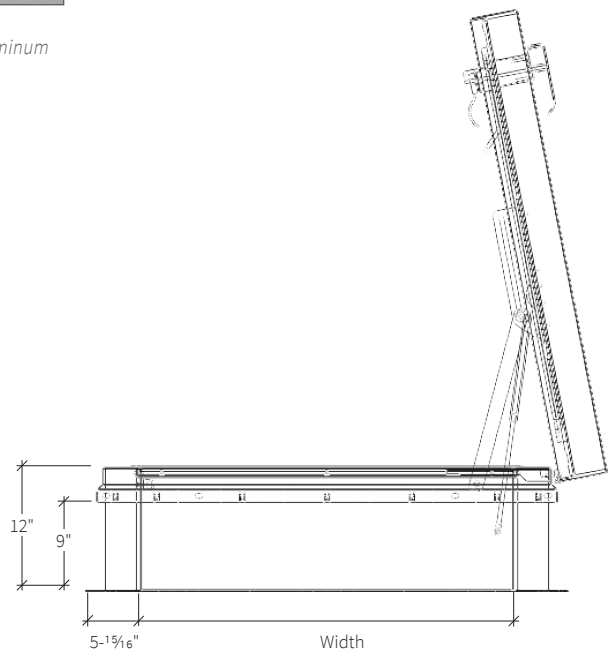

ThermalMAX™

ROOF HATCH

The ThermalMAX Roof Hatch sets the new standard for thermally efficient roof hatches. Designed with a thermal break to keep cool-cool and hot-hot, this hatch boasts an R-20 insulation rating making it today's most energy efficient hatch.

FEATURES

THERMALLY BROKEN Designed with a thermal break to stop the transfer of heat and cold.

IECC COMPLIANCE Code C402 for commercial building envelopes requires $\geq R-5$ in skylight curbs, a gasket weather seal to minimize air leakage and a solar reflectance index ≥ 82 in climate zones 1, 2, 3.

ENHANCED INSULATION Three inch foil faced polyiso insulation provides a thermally efficient design to help maintain building envelope integrity; R-20.

DETAILS

MATERIAL 11 gauge Aluminum

FINISH Mill or powder coat

COVER Formed metal cover withstands a live load of 40psf with a max deflection of $\frac{1}{150}$ the span

CURB Single wall curb with railing ready EZ tab counterflash and mounting flange

INSULATION 3 inch single layer foil faced polyiso in curb and cover; R-20.3

GASKET Extruded EPDM adhesive backed acoustic gasket seal, continuous around curb and cover to ensure a continuous seal

SPRING Gas spring with integrated damper for smooth, controlled lift assistance

HINGE Heavy-duty pintle hinge with stainless steel hinge pin

HOLD OPEN ARM Zinc-plated steel automatic hold open arm with red grip handle locks cover in open position

LATCH Zinc plated steel spring-type slam latch with inside and outside operating turn handles and padlock hasp provisions; 20psf wind uplift

PULL HANDLE Interior safety pull down handle, yellow powder coat, units larger than 60" utilize a two-point latch with handles

FINISHES

STANDARD MODELS