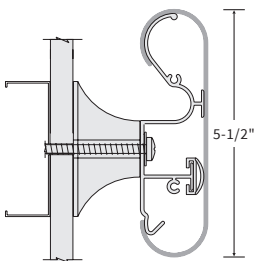

ORDER GUIDE

MODEL	ACCESSORIES	
HRVE15C	-	- P
	BR Bracket	
	SK Splice Kit	
	LR Left Return	
	RR Right Return	
	IOC Inside/Outside Corner	

1-1/2" Round

VINYL HANDRAIL

Nystrom's 1-1/2 inch diameter Round Handrail is constructed of a continuous aluminum retainer. An embossed vinyl cover encases the retainer. This standard handrail is Class A fire-rated and meets national building code standards.

DETAILS

MATERIAL Vinyl

FINISH Textured

MOUNTING Mounting Bracket

MOUNTING METHOD Mechanical

SIZE 1-1/2 inches

SHAPE Round

RETAINER Continuous Aluminum

FIRE RATING Class A

ORDER GUIDE

MODEL	OPTIONS	ACCESSORIES
HRVE55C	-	- P
	AS Accent Strip	
		SK Splice Kit
		LRR Left/Right Return
		IOC Inside/Outside Corner

5-1/2" Standard

HANDRAIL WITH CRASH RESISTANCE

Nystrom's Standard 5-1/2 inch Handrail is constructed to withstand impact with built-in crash protection. The sturdy mounting brackets maintain wall clearance and stability while providing support in medium- to high-impact areas. End and corner caps are available as semi-rigid plastic. Optional reveals provide additional design options.