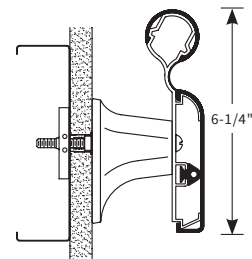

FINISH Embossed

MOUNTING Extended

MOUNTING METHOD Mechanical

SIZE 6-1/4 inch

SHAPE Irregular

RETAINER Continuous Aluminum

FIRE RATING Class A

ORDER GUIDE